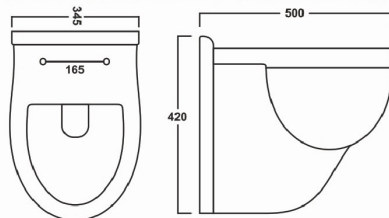

WALL HUNG TOILET WITH SEAT COVERS