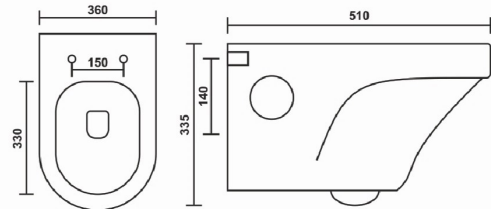

RIMLESS WALL HUNG TOILET WITH SEAT COVERS