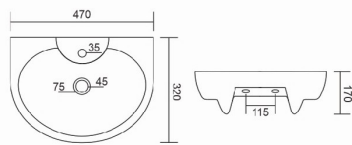

## Wall Hung Basin "Kayson"

TSL-WHB-9025  
Size - 410\*275\*125  
(16.1" x 10.8")

MRP : 990.00

NEW