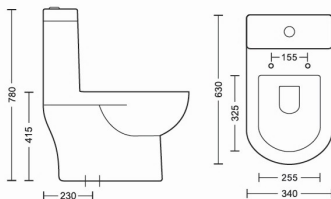

NEW
One Piece Closet Toilet
"Sedny" (Washdown)
TSB-OPT-5007
Size - 660*350*718*
'S' Trap (230 mm) 9.2", 'P' Trap (180 mm) 7.2"
MRP : 11,500.00