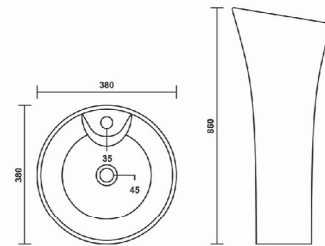

ONE PIECE BASINS

NEW

NEW