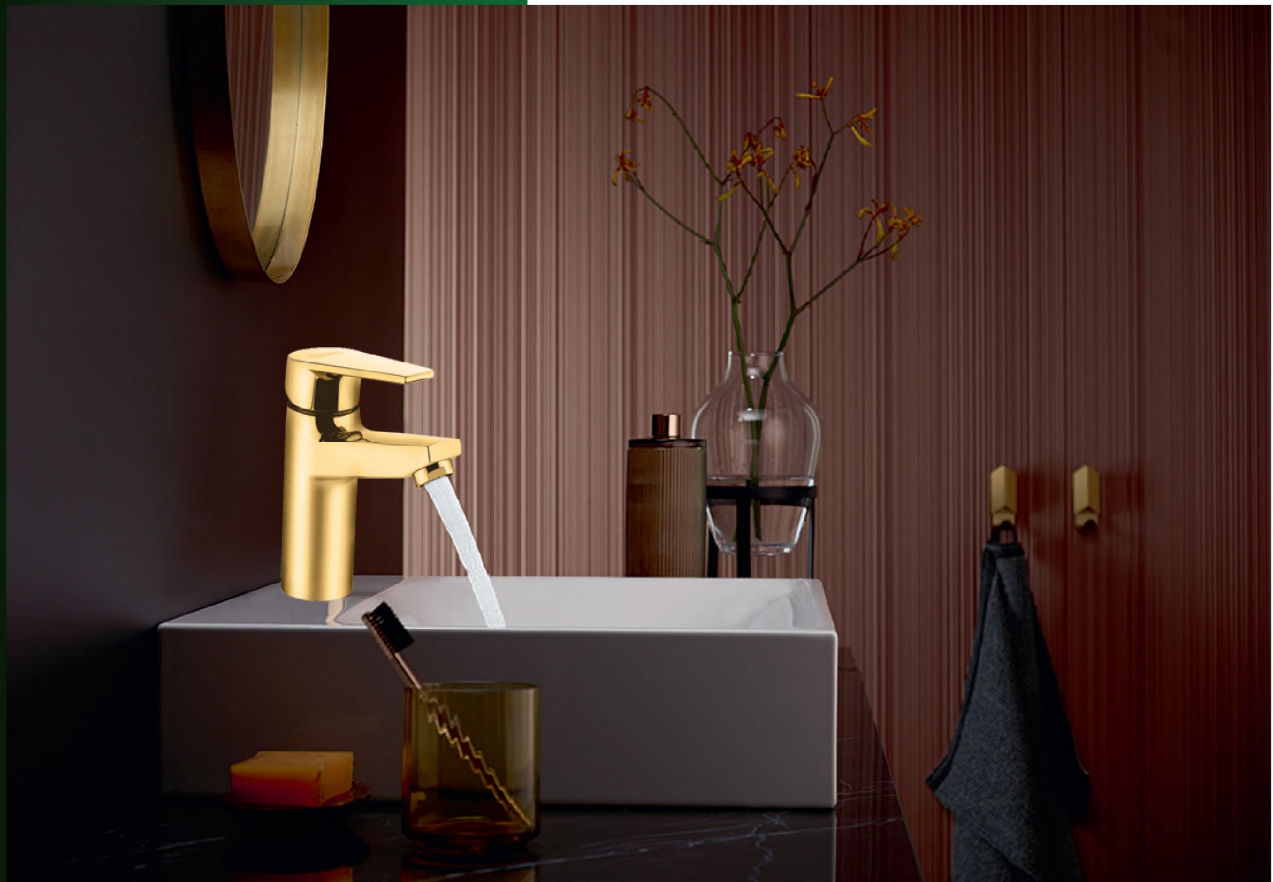

TF-SPT-0827 Single Lever Basin  
Mixer Con. Body with  
Spout Wall Mounted  
**MRP : 5330.00**

TF-SPT-0828 Plain Spout  
**MRP : 1110.00**

TF-SPT-0829 Button Spout  
**MRP : 1410.00**

TF-SPT-0843  
EXPOSED WALL MIXER With Slide Rail (For All Set)  
**MRP : 7280.00**