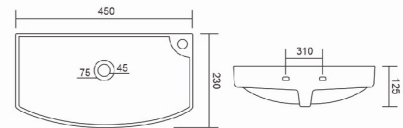

WALL HUNG BASINS

NEW

Wall Hung Basin "Brio"
TSL-WHB-9021
Size - 450*230*125
(17.7" x 9")
MRP : 1,280.00

NEW

Wall Hung Basin "Delta"
TSL-WHB-9022
Size - 395*300*110
(15.5" x 11.8")
MRP : 1,450.00

NEW

Wall Hung Basin "Duke"
TSL-WHB-9023
Size - 440*330*135
(17.2" x 12.9")
MRP : 1,450.00