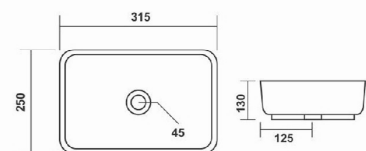

TABLE TOP BASINS

NEW

NEW

NEW

NEW

NEW