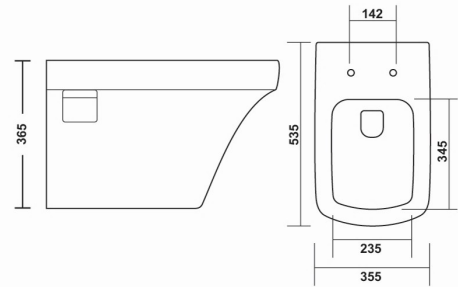

WALL HUNG TOILET WITH SEAT COVERS

NEW

NEW