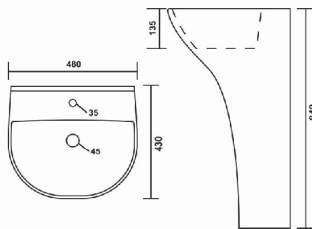

ONE PIECE BASINS

NEW

NEW