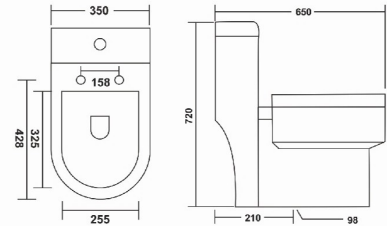

ONE PIECE CLOSET TOILET WITH SEAT COVERS

One Piece Closet Toilet
"Rolex" (Syphonic)
TSI-OPT-5003
Size - 650*370*740
'S' Trap (225mm) 9"
MRP : 12,500.00