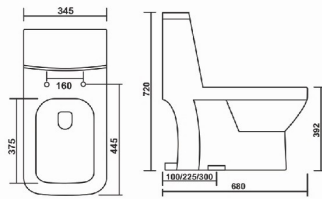

ONE PIECE CLOSET TOILET WITH SEAT COVERS

One Piece Closet Toilet
"Rolex" (Syphonic)
TSI-OPT-5003
Size - 650*370*740
'S' Trap (225mm) 9"
MRP : 12,500.00