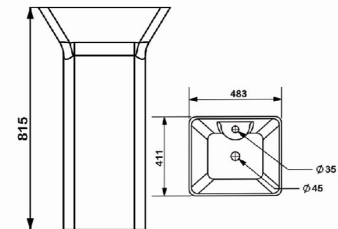

ONE PIECE BASINS

NEW

NEW