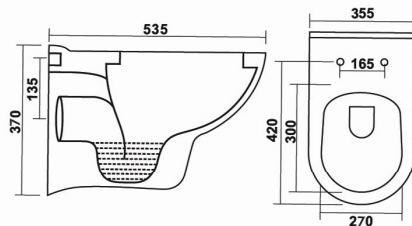

WALL HUNG TOILET WITH SEAT COVERS & JETS