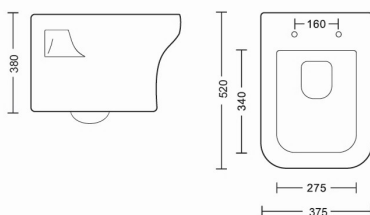

WALL HUNG TOILET WITH SEAT COVERS