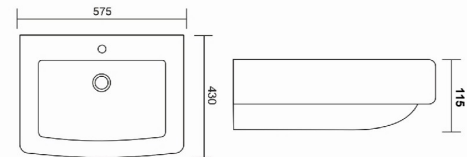

WALL HUNG BASINS

NEW

NEW

NEW

NEW

NEW

NEW