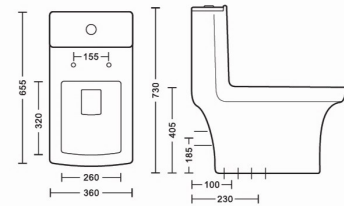

ONE PIECE CLOSET TOILET WITH SEAT COVERS

NEW

One Piece Closet Toilet
"Orchard" (Washdown)
TSB-OPT-5008
Size - 655*360*730
'S' Trap (230mm) 9.2", 'P' Trap (185 mm) 7.2"
MRP : 11,000.00

NEW

One Piece Closet Toilet
"Crisil" (Washdown)
TSB-OPT-5009
Size - 665*360*720
'S' Trap (230mm) 9.2"
MRP : 10,500.00

NEW

One Piece Closet Toilet
"Nero" (Syphonic)
TSB-OPT-5010
Size - 660*365*735
'S' Trap (225mm) 9"
MRP : 12,000.00

NEW

One Piece Closet Toilet
"Viva" (Syphonic)
TSS-OPT-5011
Size - 675*370*730
'S' Trap 9" & 12"
MRP : 12,500.00

NEW

One Piece Closet Toilet
"Cyclone" (Syphonic)
TSL-OPT-5004
Size - 660*360*740
'S' Trap (225mm)
MRP : 16,000.00

NEW

The "Smallest" One Piece
One Piece Closet Toilet
"Linco" (Washdown)
TSBF-OPT-5015
Size - 560*350*815
'S' Trap (200 mm) 8",
'P' Trap (180 mm) 7.2"
MRP : 13,000.00