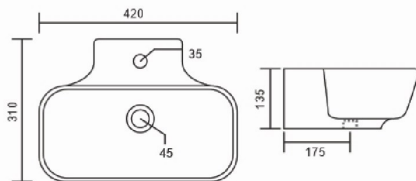

NEW

Wall Hung Basin "Archy"

TSD-WHB-9028
Size - 465*285*170
(18.3" x 11.2")

MRP : 1,400.00