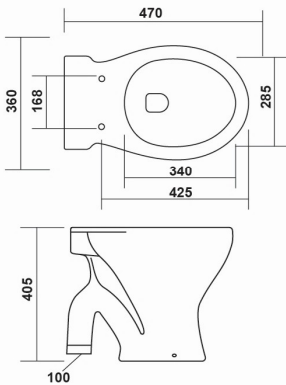

WATER CLOSET TOILET WITHOUT SEAT COVERS