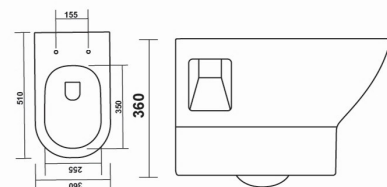

RIMLESS WALL HUNG TOILET WITH SEAT COVERS