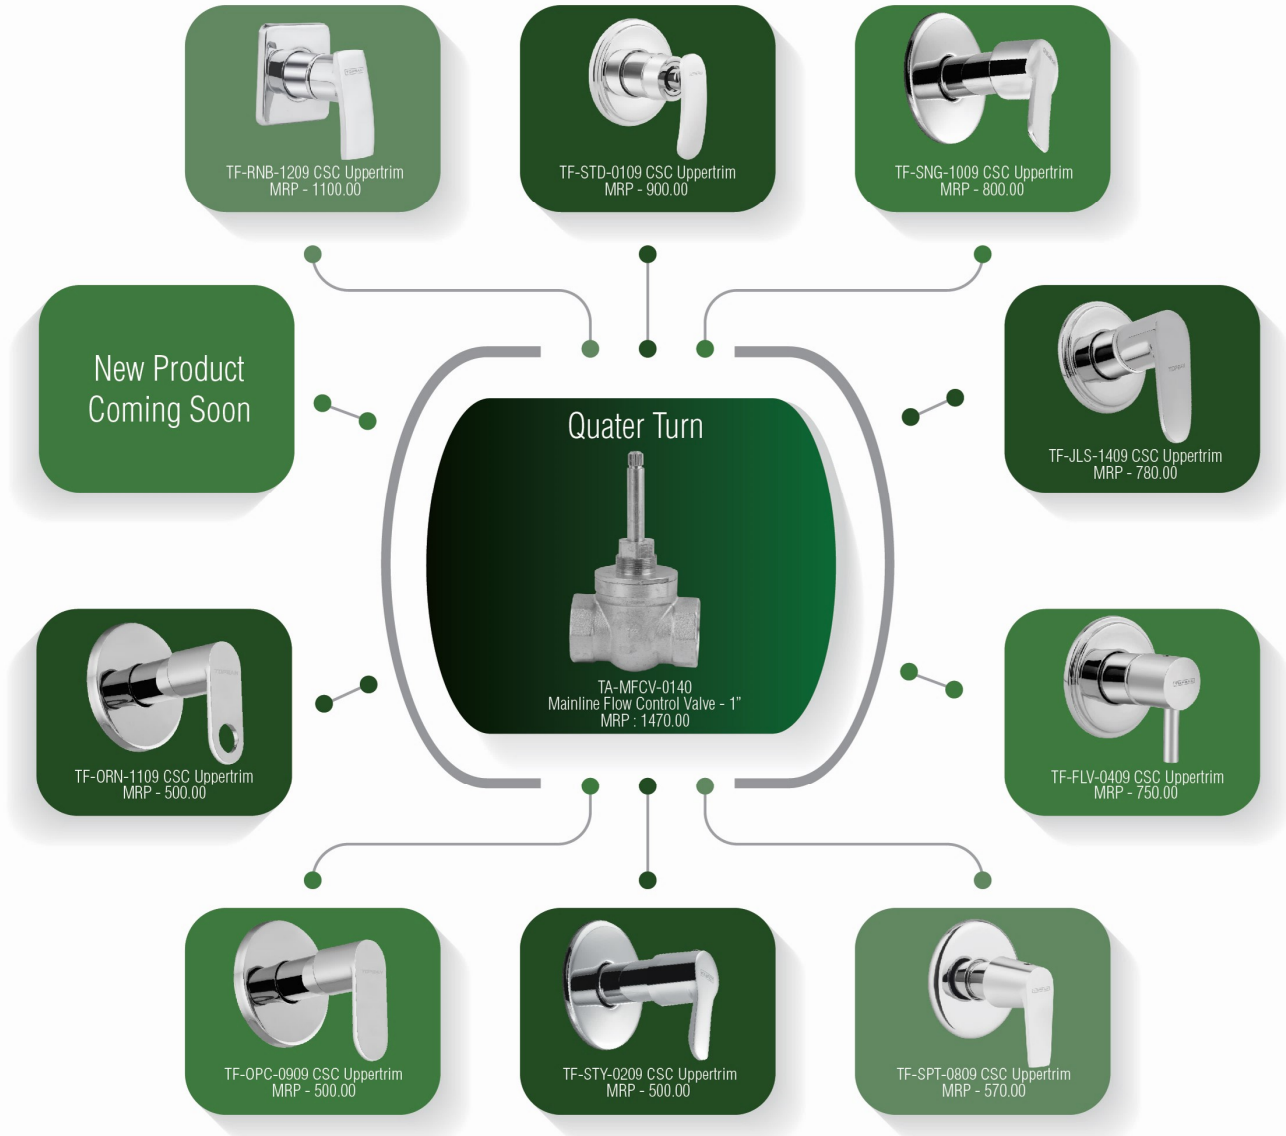

MAIN LINE FLOW CONTROL VALVE

This Product is a full bore valve.
Specially designed for main inlet supply valve.
It this should not be used as flush cock or frequent use place.