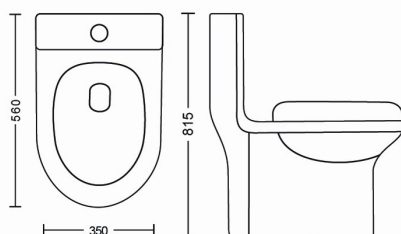

ONE PIECE CLOSET TOILET WITH SEAT COVERS

NEW

One Piece Closet Toilet
"Orchard" (Washdown)
TSB-OPT-5008
Size - 655*360*730
'S' Trap (230mm) 9.2", 'P' Trap (185 mm) 7.2"
MRP : 11,000.00

NEW

One Piece Closet Toilet
"Crisil" (Washdown)
TSB-OPT-5009
Size - 665*360*720
'S' Trap (230mm) 9.2"
MRP : 10,500.00

NEW

One Piece Closet Toilet
"Nero" (Syphonic)
TSB-OPT-5010
Size - 660*365*735
'S' Trap (225mm) 9"
MRP : 12,000.00

NEW

One Piece Closet Toilet
"Viva" (Syphonic)
TSS-OPT-5011
Size - 675*370*730
'S' Trap 9" & 12"
MRP : 12,500.00

NEW

One Piece Closet Toilet
"Cyclone" (Syphonic)
TSL-OPT-5004
Size - 660*360*740
'S' Trap (225mm)
MRP : 16,000.00

NEW

The "Smallest" One Piece
One Piece Closet Toilet
"Linco" (Washdown)
TSBF-OPT-5015
Size - 560*350*815
'S' Trap (200 mm) 8",
'P' Trap (180 mm) 7.2"
MRP : 13,000.00