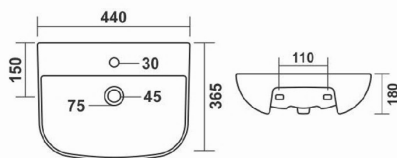

WALL HUNG BASINS

NEW

NEW

NEW

NEW

NEW

NEW