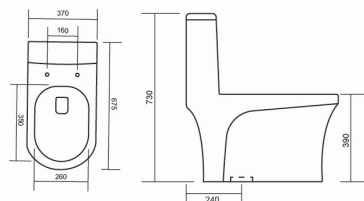

NEW

One Piece Closet Toilet
"Nero" (Syphonic)
TSB-OPT-5010
Size - 660*365*735
'S' Trap (225mm) 9"
MRP : 12,000.00

NEW

One Piece Closet Toilet
"Viva" (Syphonic)
TSS-OPT-5011
Size - 675*370*730
'S' Trap 9" & 12"
MRP : 12,500.00

NEW

One Piece Closet Toilet
"Cyclone" (Syphonic)
TSL-OPT-5004
Size - 660*360*740
'S' Trap (225mm)
MRP : 16,000.00