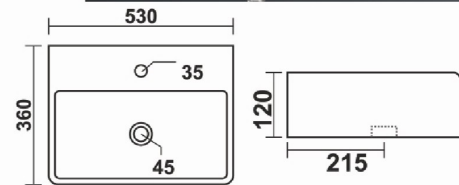

NEW

Wall Hung Basin "Archy"

TSD-WHB-9028
Size - 465*285*170
(18.3" x 11.2")

MRP : 1,400.00