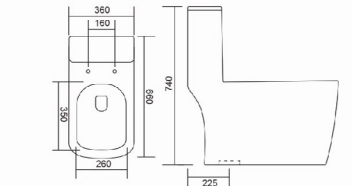

NEW

One Piece Closet Toilet
"Nero" (Syphonic)
TSB-OPT-5010
Size - 660*365*735
'S' Trap (225mm) 9"
MRP : 12,000.00

NEW

One Piece Closet Toilet
"Viva" (Syphonic)
TSS-OPT-5011
Size - 675*370*730
'S' Trap 9" & 12"
MRP : 12,500.00

NEW

One Piece Closet Toilet
"Cyclone" (Syphonic)
TSL-OPT-5004
Size - 660*360*740
'S' Trap (225mm)
MRP : 16,000.00