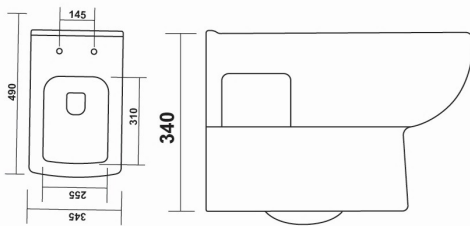

WALL HUNG TOILET WITH SEAT COVERS

NEW

NEW