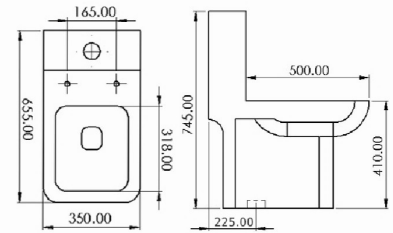

ONE PIECE CLOSET TOILET WITH SEAT COVERS

NEW

One Piece Closet Toilet
"Vento" (Washdown)
TSLR-OPT-5016
Size - 655*350*745
'P/S' Trap (225 mm) 9"
MRP : 11,500.00

NEW

One Piece Closet Toilet
"Capital " (Washdown)
TSLR-OPT-5017
Size - 645*350*700
'P/S' Trap (230 mm) 9"
MRP : 9,950.00

NEW

One Piece Closet Toilet
"Gemini" (5D Flush)
TSLR-OPT-5018
Size - 660*355*740
'S' Trap (230 mm) 9"
MRP : 14,400.00

WALL HUNG TOILET WITH SEAT COVERS