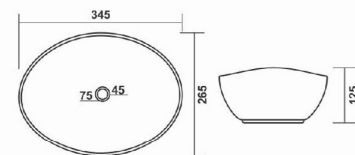

TABLE TOP BASINS

NEW

NEW

NEW

NEW

NEW