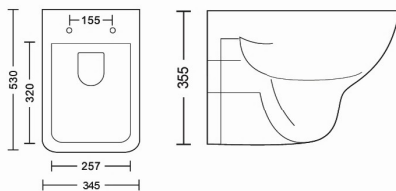

RIMLESS WALL HUNG TOILET WITH SEAT COVERS

NEW **RIM-LESSO**

Rimless Wall Hung Toilet "Ozone"
TSD-RWH- 5078
Size - 533*360*350 (20.9")
MRP : 8,850.00

RIM-LESSO **NEW**

Rimless Wall Hung Toilet "Prado"
TSM-RWH- 5075
Size - 515*345*340 (20.2")
MRP : 6,950.00

NEW **RIM-LESSO**

Rimless Wall Hung Toilet "Olive"
TSD-RWH - 5077
Size - 523*350*330 (20.5")
MRP : 9,800.00

Wall Hung Toilet "Altis"
TSB-WHT- 5048
Size - 530*345*355 (21")
MRP : 5,400.00

NEW

Wall Hung Toilet "Spell"
TSB-WHT- 5061
Size - 500*380*355 (19.6")
MRP : 7,250.00