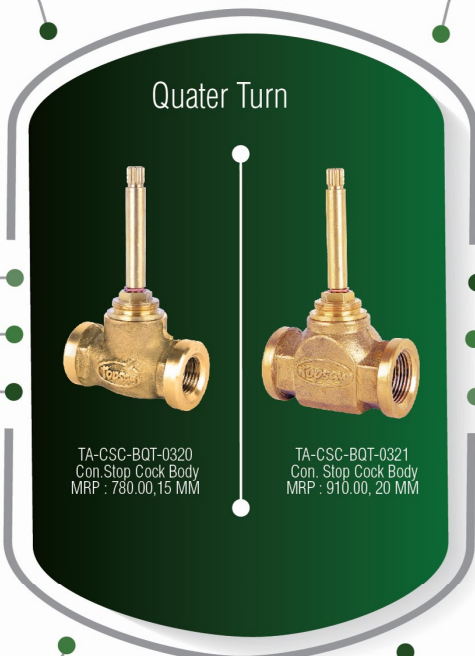

CSC UPPERTRIM COLLECTION

New Product
Coming Soon