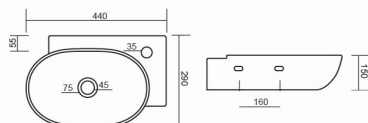

NEW

Wall Hung Basin "Kindle"

TSL-WHB-9024
Size - 470*320*170
(18.5" x 12.5")

MRP : 1,120.00