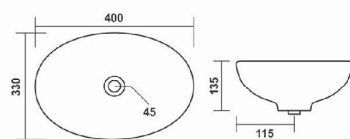

TABLE TOP BASINS

NEW

NEW

NEW

NEW

NEW