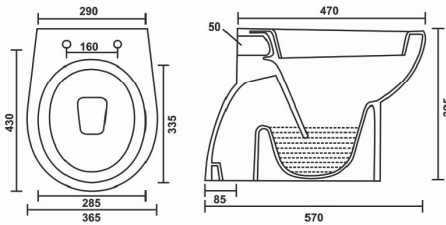

WATER CLOSET TOILET WITH SEAT COVERS