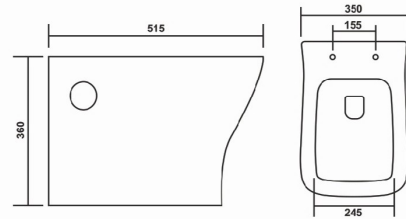

WALL HUNG TOILET WITH SEAT COVERS & JETS