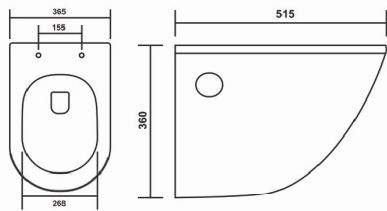

WALL HUNG TOILET WITH SEAT COVERS & JETS