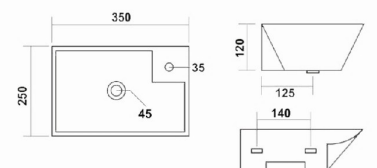

WALL HUNG BASINS

TSI-WHB-9036
Size - 465*290*152
(18.5" x 11.5")
MRP : 1,400.00

TSR-WHB-9037
Size - 360*360*160
(14" x 14")
MRP : 1,850.00

TSS-WHB-9038
Size - 440*340*185
(17.5" x 13.5")
MRP : 1,480.00

TSS-WHB-9039
Size - 510*300*165
(20" x 12")
MRP : 2,050.00

TSS-WHB-9040
Size - 505*425*105
(20" x 17")
MRP : 2,150.00

NEW
TSM-WHB-9029
Size - 350*250*120
(13.7" x 9.8")
MRP : 1,360.00