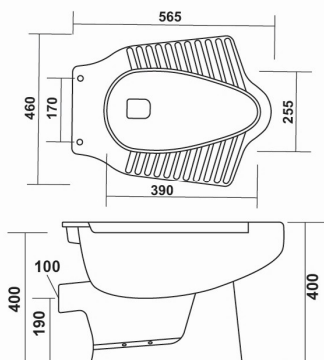

WATER CLOSET TOILET WITHOUT SEAT COVERS