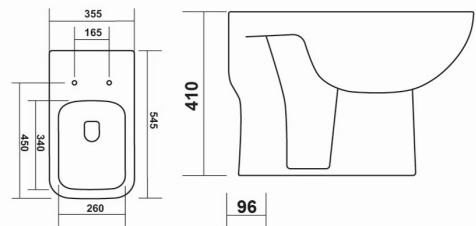

WATER CLOSET TOILET WITH SEAT COVERS