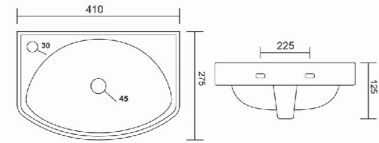

## Wall Hung Basin "Kayson"

TSL-WHB-9025  
Size - 410\*275\*125  
(16.1" x 10.8")

MRP : 990.00

NEW