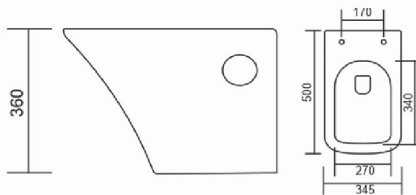

RIMLESS WALL HUNG TOILET WITH SEAT COVERS