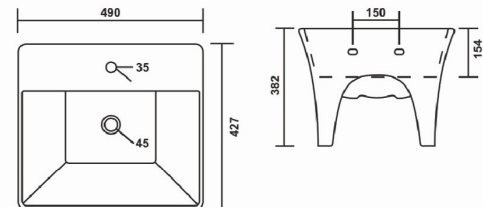

One Piece Basin (Half) "Prince"
TSI-OPB-9013
Size - 490*427*382
(19.5" x 17")
MRP : 6,300.00