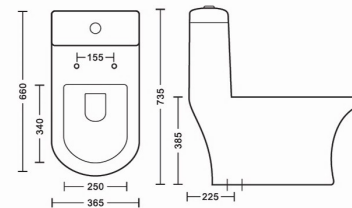

NEW

One Piece Closet Toilet
"Crisil" (Washdown)
TSB-OPT-5009
Size - 665*360*720
'S' Trap (230mm) 9.2"
MRP : 10,500.00