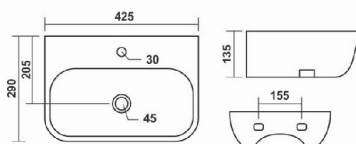

WALL HUNG BASINS

NEW

NEW

NEW

NEW

NEW

NEW