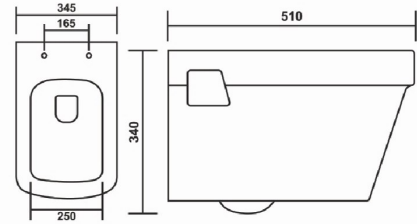

RIMLESS WALL HUNG TOILET WITH SEAT COVERS