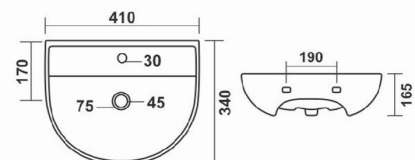

WALL HUNG BASINS

NEW

NEW

NEW

NEW

NEW

NEW