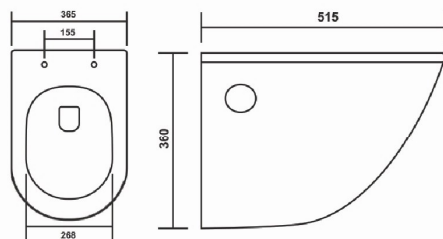

RIMLESS WALL HUNG TOILET WITH SEAT COVERS