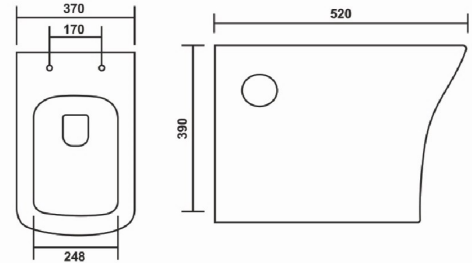

WATER CLOSET TOILET WITH SEAT COVERS