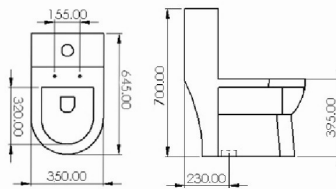

ONE PIECE CLOSET TOILET WITH SEAT COVERS

NEW

One Piece Closet Toilet
"Vento" (Washdown)
TSLR-OPT-5016
Size - 655*350*745
'P/S' Trap (225 mm) 9"
MRP : 11,500.00

NEW

One Piece Closet Toilet
"Capital " (Washdown)
TSLR-OPT-5017
Size - 645*350*700
'P/S' Trap (230 mm) 9"
MRP : 9,950.00

NEW

One Piece Closet Toilet
"Gemini" (5D Flush)
TSLR-OPT-5018
Size - 660*355*740
'S' Trap (230 mm) 9"
MRP : 14,400.00

WALL HUNG TOILET WITH SEAT COVERS