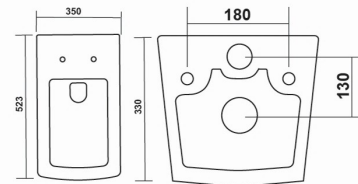

RIMLESS WALL HUNG TOILET WITH SEAT COVERS

NEW **RIM-LESSO**

Rimless Wall Hung Toilet "Ozone"
TSD-RWH- 5078
Size - 533*360*350 (20.9")
MRP : 8,850.00

RIM-LESSO **NEW**

Rimless Wall Hung Toilet "Prado"
TSM-RWH- 5075
Size - 515*345*340 (20.2")
MRP : 6,950.00

NEW **RIM-LESSO**

Rimless Wall Hung Toilet "Olive"
TSD-RWH - 5077
Size - 523*350*330 (20.5")
MRP : 9,800.00

Wall Hung Toilet "Altis"
TSB-WHT- 5048
Size - 530*345*355 (21")
MRP : 5,400.00

NEW

Wall Hung Toilet "Spell"
TSB-WHT- 5061
Size - 500*380*355 (19.6")
MRP : 7,250.00