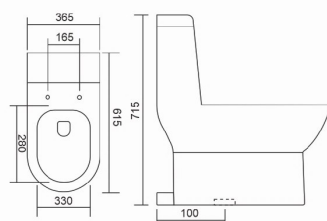

ONE PIECE CLOSET TOILET WITH SEAT COVERS