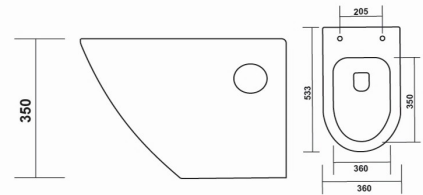

NEW **RIM-LESSO**

Rimless Wall Hung Toilet "Ozone"
TSD-RWH- 5078
Size - 533*360*350 (20.9")
MRP : 8,850.00