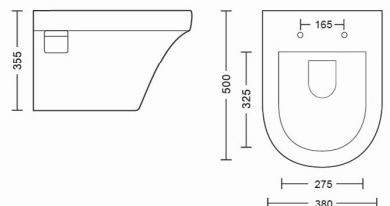

RIMLESS WALL HUNG TOILET WITH SEAT COVERS

NEW **RIM-LESSO**

Rimless Wall Hung Toilet "Ozone"
TSD-RWH- 5078
Size - 533*360*350 (20.9")
MRP : 8,850.00

RIM-LESSO **NEW**

Rimless Wall Hung Toilet "Prado"
TSM-RWH- 5075
Size - 515*345*340 (20.2")
MRP : 6,950.00

NEW **RIM-LESSO**

Rimless Wall Hung Toilet "Olive"
TSD-RWH - 5077
Size - 523*350*330 (20.5")
MRP : 9,800.00

Wall Hung Toilet "Altis"
TSB-WHT- 5048
Size - 530*345*355 (21")
MRP : 5,400.00

NEW

Wall Hung Toilet "Spell"
TSB-WHT- 5061
Size - 500*380*355 (19.6")
MRP : 7,250.00