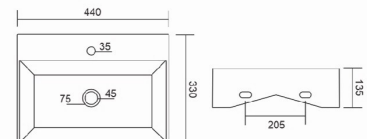

WALL HUNG BASINS

NEW

Wall Hung Basin "Brio"
TSL-WHB-9021
Size - 450*230*125
(17.7" x 9")
MRP : 1,280.00

NEW

Wall Hung Basin "Delta"
TSL-WHB-9022
Size - 395*300*110
(15.5" x 11.8")
MRP : 1,450.00

NEW

Wall Hung Basin "Duke"
TSL-WHB-9023
Size - 440*330*135
(17.2" x 12.9")
MRP : 1,450.00