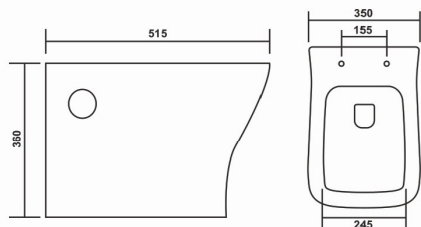

WALL HUNG TOILET WITH SEAT COVERS & JETS