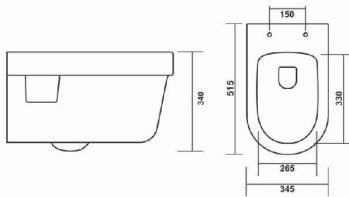

NEW **RIM-LESSO**

Rimless Wall Hung Toilet "Ozone"
TSD-RWH- 5078
Size - 533*360*350 (20.9")
MRP : 8,850.00