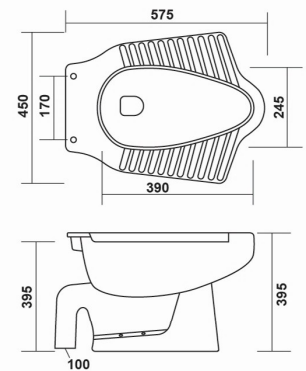

WATER CLOSET TOILET WITHOUT SEAT COVERS