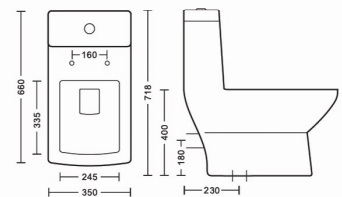

ONE PIECE CLOSET TOILET WITH SEAT COVERS