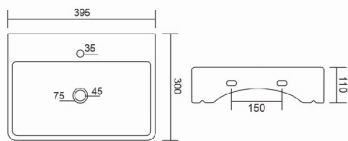

WALL HUNG BASINS

NEW

Wall Hung Basin "Brio"
TSL-WHB-9021
Size - 450*230*125
(17.7" x 9")
MRP : 1,280.00

NEW

Wall Hung Basin "Delta"
TSL-WHB-9022
Size - 395*300*110
(15.5" x 11.8")
MRP : 1,450.00

NEW

Wall Hung Basin "Duke"
TSL-WHB-9023
Size - 440*330*135
(17.2" x 12.9")
MRP : 1,450.00