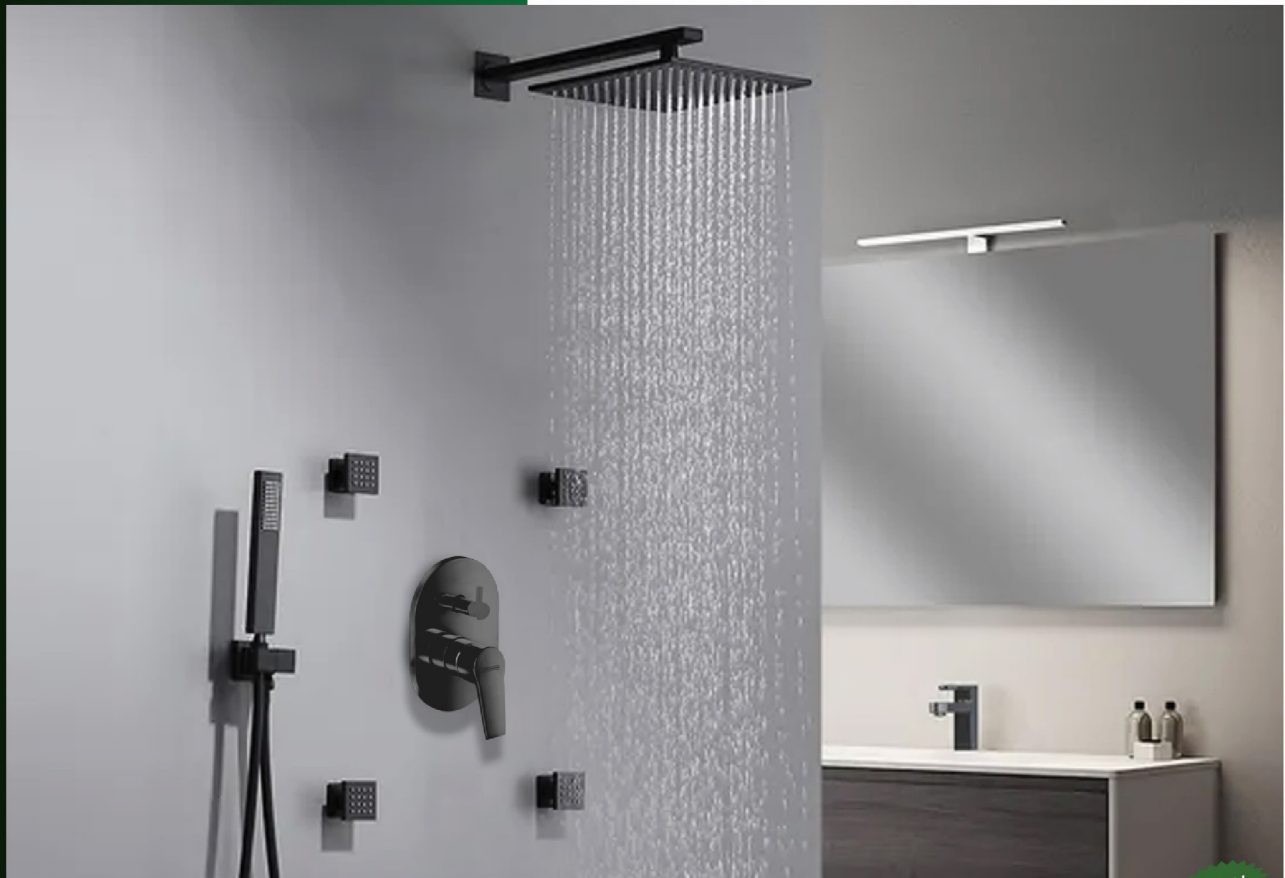

TF-SPTG-0831 Shower Arm 15 "
MRP : 4180.00

TF-SPTG-0832 Rain Shower 8" x 8"
MRP : 8910.00

TF-SPTRG-0844 Health Faucet With 1 mtr. Flexible Tube & Hook
MRP : 4250.00

TF-SPTRG-0830 Hand Shower Set With 1.5 mtr. Flexible Tube & Hook
MRP : 4550.00

NEW

SPARTA MATT BLACK (PVD) COLLECTION