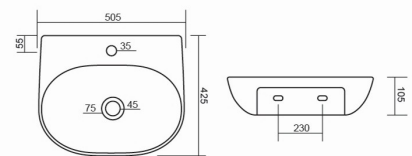

WALL HUNG BASINS

TSI-WHB-9036
Size - 465*290*152
(18.5" x 11.5")
MRP : 1,400.00

TSR-WHB-9037
Size - 360*360*160
(14" x 14")
MRP : 1,850.00

TSS-WHB-9038
Size - 440*340*185
(17.5" x 13.5")
MRP : 1,480.00

TSS-WHB-9039
Size - 510*300*165
(20" x 12")
MRP : 2,050.00

TSS-WHB-9040
Size - 505*425*105
(20" x 17")
MRP : 2,150.00

NEW
TSM-WHB-9029
Size - 350*250*120
(13.7" x 9.8")
MRP : 1,360.00