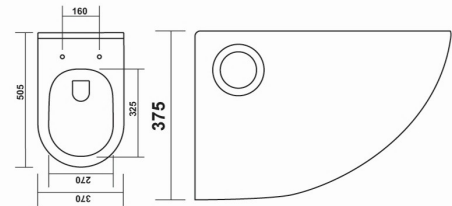

WALL HUNG TOILET WITH SEAT COVERS