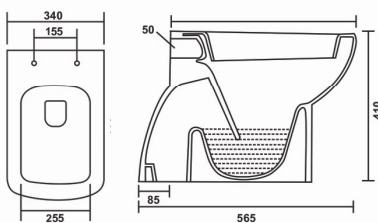

WATER CLOSET TOILET WITH SEAT COVERS