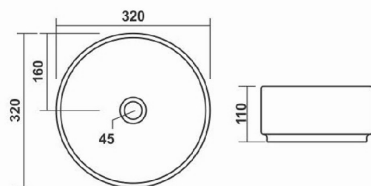

TABLE TOP BASINS

NEW

NEW

NEW

NEW

NEW