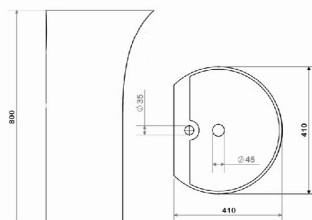

ONE PIECE BASINS

NEW

NEW