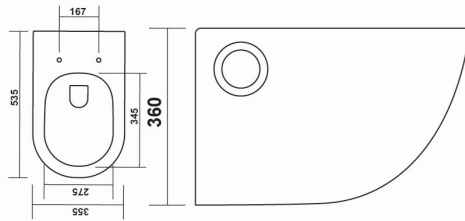

WALL HUNG TOILET WITH SEAT COVERS