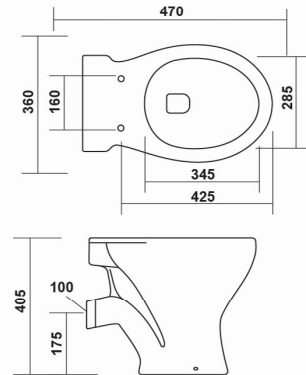

WATER CLOSET TOILET WITHOUT SEAT COVERS