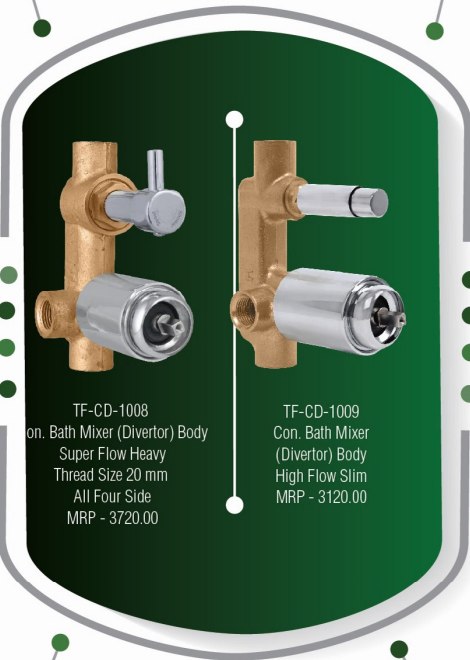

TF-STY-0222 Single Lever  
Con Bath Mixer Uppertrim  
MRP - 1450.00

TF-SMG-1022 Single Lever  
Con Bath Mixer Uppertrim  
MRP - 1650.00

TF-CD-1008  
Con. Bath Mixer (Diverter) Body  
Super Flow Heavy  
Thread Size 20 mm  
All Four Side  
MRP - 3720.00