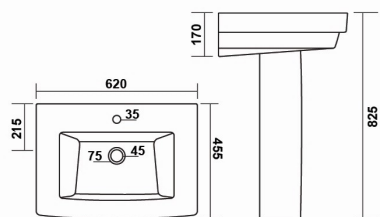

BASINS WITH PEDESTAL

One Piece Basin (Half) "Prince"
TSI-OPB-9013
Size - 490*427*382
(19.5" x 17")
MRP : 6,300.00