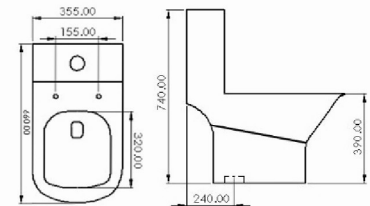

WALL HUNG TOILET WITH SEAT COVERS