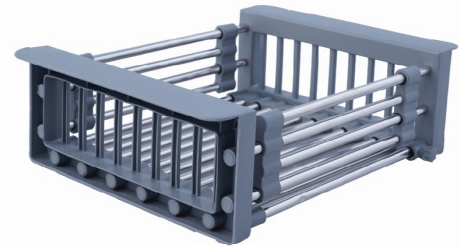

Adjustable Vegetable Basket