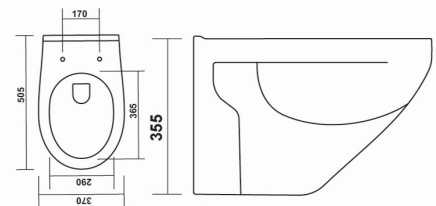

WALL HUNG TOILET WITH SEAT COVERS