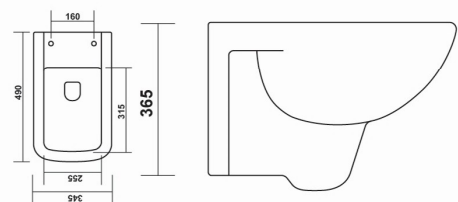

WALL HUNG TOILET WITH SEAT COVERS

NEW

NEW