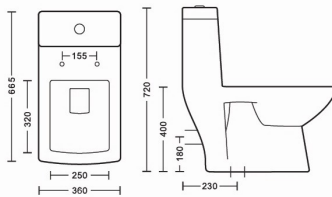

ONE PIECE CLOSET TOILET WITH SEAT COVERS

NEW

One Piece Closet Toilet
"Orchard" (Washdown)
TSB-OPT-5008
Size - 655*360*730
'S' Trap (230mm) 9.2", 'P' Trap (185 mm) 7.2"
MRP : 11,000.00

NEW

One Piece Closet Toilet
"Crisil" (Washdown)
TSB-OPT-5009
Size - 665*360*720
'S' Trap (230mm) 9.2"
MRP : 10,500.00

NEW

One Piece Closet Toilet
"Nero" (Syphonic)
TSB-OPT-5010
Size - 660*365*735
'S' Trap (225mm) 9"
MRP : 12,000.00

NEW

One Piece Closet Toilet
"Viva" (Syphonic)
TSS-OPT-5011
Size - 675*370*730
'S' Trap 9" & 12"
MRP : 12,500.00

NEW

One Piece Closet Toilet
"Cyclone" (Syphonic)
TSL-OPT-5004
Size - 660*360*740
'S' Trap (225mm)
MRP : 16,000.00

NEW

The "Smallest" One Piece
One Piece Closet Toilet
"Linco" (Washdown)
TSBF-OPT-5015
Size - 560*350*815
'S' Trap (200 mm) 8",
'P' Trap (180 mm) 7.2"
MRP : 13,000.00