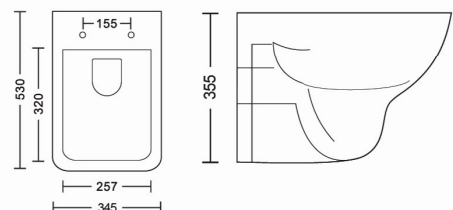

WALL HUNG TOILET WITH SEAT COVERS & JETS