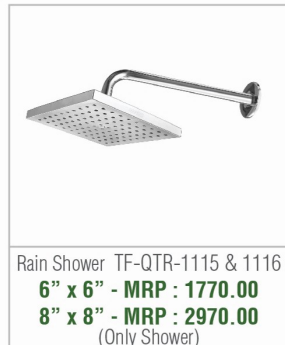

QUATTRO SHOWER

CONCEALED BATH MIXER QUATTRO

3 Way (3 Outlet)
Concealed
Bath Mixer Quattro

3/4 Way (3/4 Outlet)
Concealed
Bath Mixer Quattro

- Concealed 6/5/4 & 3 way high flow diverter
- With separate connection for body jet
- 2 Function at a Time
- Stylist & sleek design
- High flow diverter for better Bathing Experience