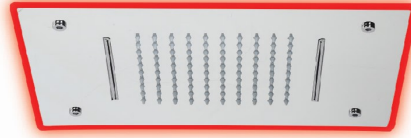

SM - 6001 (LED)
Rain Shower "Aqua Magic" 16 " x 12"
(2 Function - Rain & Waterfall)
MRP : 40,000.00