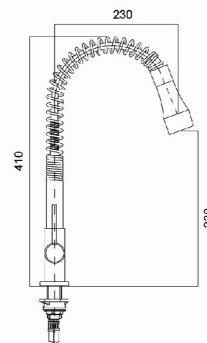

Kitchen Mixer "Spirit"
SM - 6050
with Revolving Spout &
Pull Out Dual Function Terminal
MRP: 11,000.00