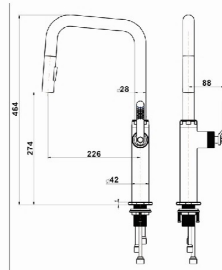

NEW

SM - 1646

Dual Flow Pull Out Spout
All Brass Body ,Sleek Look ,
Pull Out & Revolving Spout

MRP : Brushed Gold -16,000.00

Kitchen Mixer "Abby"