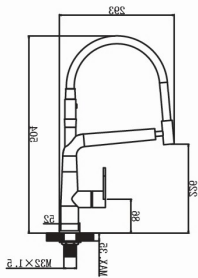

Kitchen Mixer "Magnum"
SM - 2270
With Pull Out Spout
& High Neck
MRP : 14,500.00