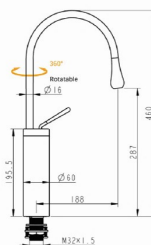

Kitchen Mixer "Cruze"
SM - 4015
(Suitable For Bowl Basin &
Kitchen Sink Both)
MRP : Rose Gold -18,000.00