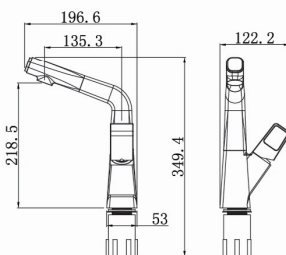

MRP : Gunmetal -16,000.00

Kitchen Mixer "Titan"

SM - 2613

Dual Flow Pull Out Spout
All Brass Body ,Elegant Look ,
Height Extendable Spout

MRP : Chrome-13,000.00

Kitchen Mixer "Titan"

SM - 2613

Dual Flow Pull Out Spout
All Brass Body ,Elegant Look ,
Height Extendable Spout