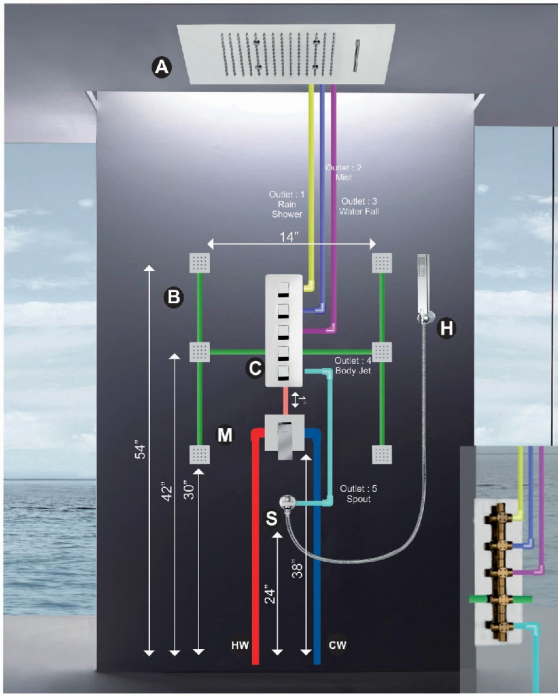

Concept 5

- A) Aqua Magic Shower 24 x 18 MRP : 60,000
- B) Body Jet (2 x 2) - 6 Pcs MRP : 10,800
- C) Controller (5 Volume) MRP : 21,000
- M) Mixer MRP : 7,000
- S) Spout MRP : 1,650
- H) Hand Shower Set MRP : 2,700
- Total : 1,03,150.00