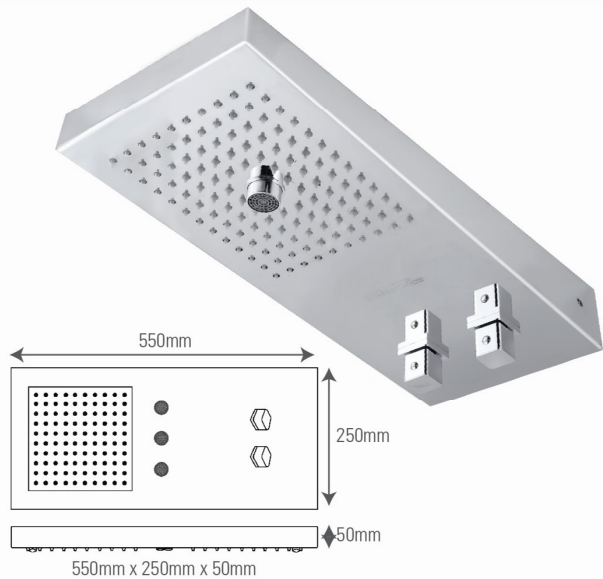

Model No.

SM 6000 - SS/GLOSSY

(Concealed Shower Panel)

Size - 1450 mm x 200 mm

Mirror Finish Body, Dual Control,
Concealed Body Jets, Hand Shower,
6" X 6" O.H Shower, Waterfall & Spout.
(8" X 3" Nozzle, 4 Concealed Body Jets)

600mm x 300mm

RAIN SHOWER REVOLUTION

SM - 1010

MRP : 21,500.00

UNMATCHED FEATURES

- Two functions (Crazy Rain & Refreshing Waterfall)
- Multi functions (Both functions can run simultaneously)
- Stylist sleek design
- Single water inlet (Can comply with any type of wall mixer & divertor)
- Non concealed (No need to conceal any part can be installed after Finishing tiling)
- Low pressure shower (Can work even at '1' bar pressure)
- Glossy mirror finish to match chrome plated bath fittings
- Long lasting SS 304 body structure
- Easy installation & maintenance

RAIN SHOWER REVOLUTION

SM - 1616

MRP : 21,500.00

NEW

UNMATCHED FEATURES

- Two functions (Crazy Rain & Column)
- Multi functions (Both functions can run simultaneously)
- Stylist sleek design
- Single water inlet (Can comply with any type of wall mixer & divertor)
- Non concealed (No need to conceal any part can be installed after Finishing tiling)
- Low pressure shower (Can work even at '1' bar pressure)
- Glossy mirror finish to match chrome plated bath fittings
- Long lasting SS 304 body structure
- Easy installation & maintenance