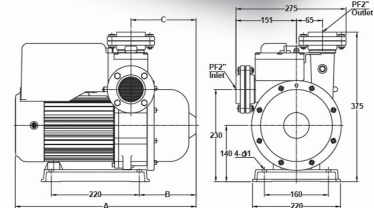

TQ 1500 2 HP
MRP : 60,000.00

Operation Conditions

1. Ambient temperature : Max. +40°C
2. Liquid temperature : +4°C ~ +40°C
3. System Pressure : Max. 8.5 kg/cm²
4. Relative humidity : Max. 85% (RH)
5. Under normal operation, it is not necessary to adjust the pressure unless the cut in pressure is higher than preset activation point (refer to specification).

Dimensions

Model	Dimensions(mm)		
	L	W	H
HQ400	355	200	225
HQ800	410	200	225
TQ 1500	500	200	275

Material

Part Name	HQ 400, HQ 800, TQ 1500	
Pump Casing	Glass Filled Norly	
Outlet & Intel	SUS 304	
Intermediate Cheamber	Glass Filled Polycarbonate	
Impeller	SUS 304	SUS 304
Mechanical Seal	Sic - Carbon + Viton	
Shaft	SUS 410	SUS 304
Motor Shell	Coating Steel	Aluminum Alloy

Specification Technical Specification

Model	Power (kW)	Cycle (Hz)	Phase (Ø)	Voltage (V)	Amp's (A)	Inlet (in.)	Outlet (in.)	Preset activation point (kg/cm²)	H max. (m)	Q max. (L/min)
HQ 400	0.37	50	1	200~240	2.8	1"	1"	2.0	31	85
HQ 800	0.75	50	1	200~240	4.5	1"	1"	2.0	33	110
TQ1500	1.50	50	1	200~240	5.8	2"	2"	2.5	35	230