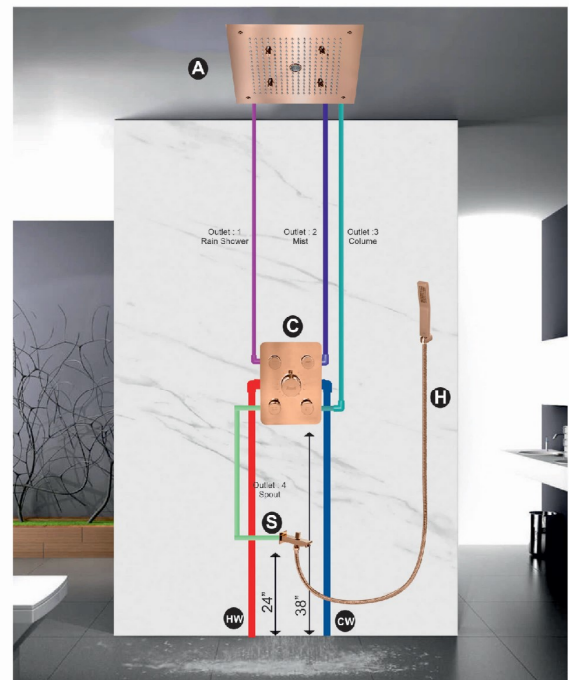

Concept 20

- A) Aqua Magic Shower 16 x 16) MRP : 54,000
- B) Body Jet 2 Function - 4 Pcs MRP : 25,000
- C) Thermostatic Mixer 6 Way MRP : 60,000
- S) divertor Spout MRP : 4,200
- H) Hand Shower Set With 1 MTR Tube MRP : 5,500
- Total : 1,48,700.00

Concept 21

- A) Aqua Magic Shower 16 x 12 MRP : 36,000
 - B) Body Jet 2 Function - 4 Pcs MRP : 25,000
 - C) Thermostatic Mixer 4 Way MRP : 52,000
 - S) Divertor Spout MRP : 4,200
 - H) Hand Shower Set With 1 MTR Tube MRP : 5,500
- Total : 1,22,700.00

Concept 22

- A) Aqua Magic Shower 16 x 16 MRP : 54,000
 - B) Body Jet 2 Function - 4 Pcs MRP : 25,000
 - C) Thermostatic Mixer 6 Way MRP : 60,000
 - S) Divertor Spout MRP : 4,200
 - H) Hand Shower Set MRP : 5,500
- Total : 1,48,700.00

Concept 23

- A) Aqua Magic Shower 24 x 24 MRP : 96,000
 - B) Body Jet 2 Function - 4 Pcs MRP : 25,000
 - C) Thermostatic Mixer 6 Way MRP : 60,000
 - S) Divertor Spout MRP : 4,200
 - H) Hand Shower Set With 1 MTR Tube MRP : 5,500
- Total : 1,90,700.00