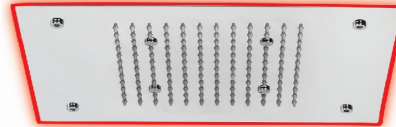

SM - 6002 (LED)
Rain Shower "Aqua Magic" 16 " x 12"
(2 Function - Rain & Mist)
MRP : 40,000.00