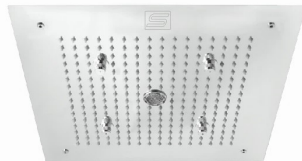

SM - 6011
"Aqua Magic" 16 " x 16"
(3 Function - Rain / Mist / Column)
MRP : 35,000.00