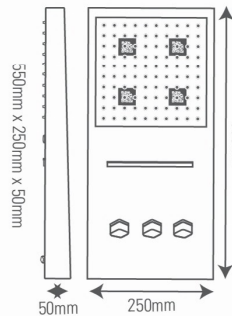

PATENTED DESIGN & FUNCTIONALITY

RAIN SHOWER REVOLUTION
SM - 5050
MRP : 31,500.00