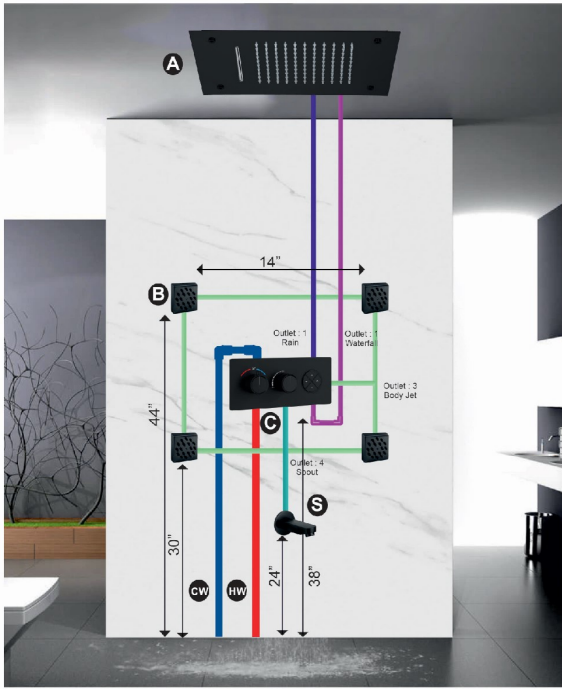

Concept 25

- A) Aqua Magic Shower 16 x 12 MRP : 36,000
- B) Body Jet 2 Function - 4 Pcs MRP : 25,000
- C) Thermostatic Mixer 4 Way MRP : 45,000
- S) Spout MRP : 2,500
- Total : 1,08,500.00