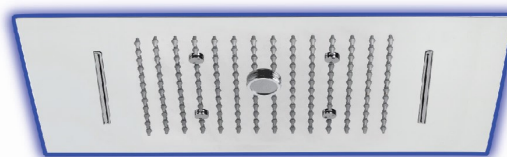

SM - 6006 (LED)
Rain Shower "Aqua Magic" 36 " x 20"
(4 Function - Rain / Waterfall / Mist / Column)
MRP : 1,01,000.00