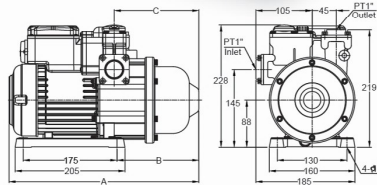

HQ 800 1 HP
MRP : 38,000.00