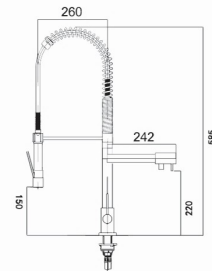

Kitchen Mixer "Cuba" (Square)
SM - 2400
High Neck Kitchen Mixer with Dual
Outlet & Spring Action Terminal
MRP: 18,000.00