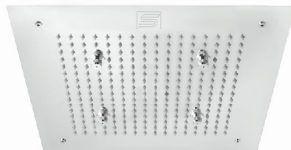

SM - 6009
"Aqua Magic" 16 " x 16"
(2 Function - Rain & Mist)
MRP : 26,000.00