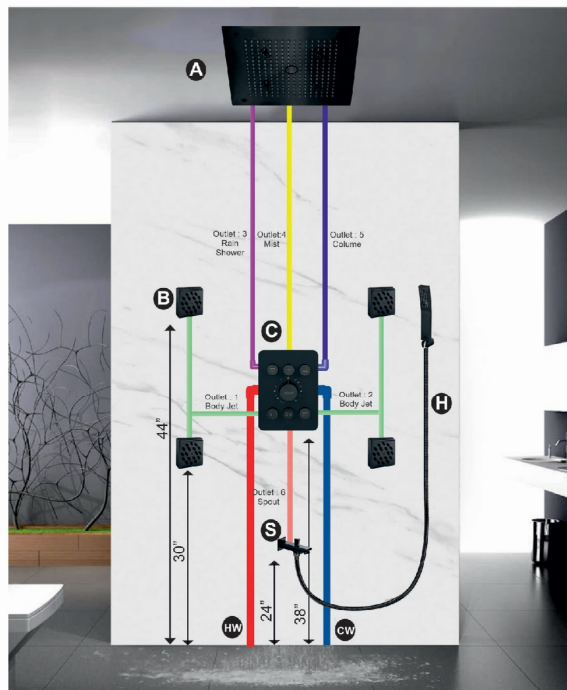

Concept 16

- A) Aqua Magic Shower 20 x 20 MRP : 60,000
- C) 6 Way Thermostatic Divertor MRP : 31,000
- S) Spout MRP : 1,650
- H) Hand Shower Set MRP : 2,700
- I) Hook Outlet MRP : 1,750
- Total : 97,100.00

Concept 17

- A) Rain Shower 8 x 8 Brass MRP : 5,250
- B) Body Jet (2 x 2) - 4 Pcs MRP : 7,200
- C) Divertor (2 Knob 3 Outlet) MRP : 7,000
- M) Concealed Shower MRP : 7,000
- H) Hand Shower Set With 1 MTR Tube MRP : 2,700
- Total : 29,150.00

Concept 18

- A) Aqua Magic Shower 16 x 16 MRP : 35,000
- C) Quattro (4 Way) MRP : 20,000
- S) Spout MRP : 1,650
- H) Hand Shower Set MRP : 2,700
- Total : 59,350.00

Concept 19

- A) Aqua Magic Shower 16 x 12 (RM) MRP : 36,000
- B) Body Jet 2 Function - 4 Pcs MRP : 25,000
- C) Thermostatic Mixer 4 Way MRP : 52,000
- S) divertor Spout MRP : 4,200
- H) Hand Shower Set With 1 MTR Tube MRP : 5,500
- Total : 1,22,700.00