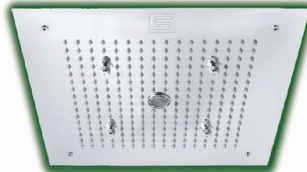

SM - 6011 (LED)
"Aqua Magic" 16 " x 16"
(3 Function - Rain / Mist / Column)
With RGB LED Light
MRP : 49,000.00