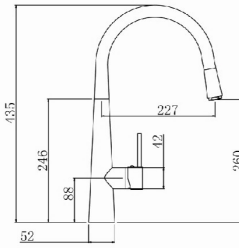

Kitchen Mixer "Cruze"
SM - 4015
(Suitable For Bowl Basin &
Kitchen Sink Both)
MRP : Chrome -14,500.00