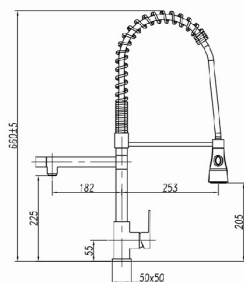

Kitchen Mixer "Spring"
SM - 1340
with Pullout (2 Function) &
Shower Terminal & Revolving Spout
MRP: 11,500.00