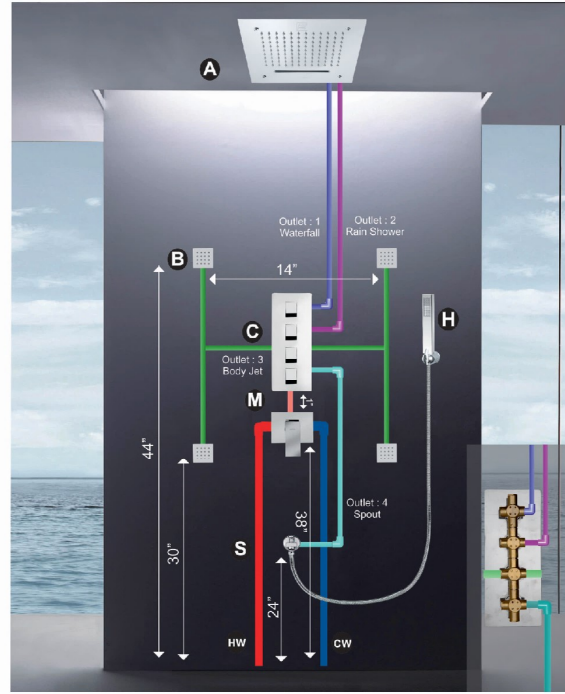

Concept 2

- A) Aqua Magic Shower 12 x 12 MRP : 20,000
- B) Body Jet (2 x 2) - 4 Pcs MRP : 7,200
- C) Controller (4 Volume) MRP : 17,500
- M) Mixer MRP : 7,000
- S) Spout MRP : 1,650
- H) Hand Shower Set MRP : 2,700

Total : 56,050.00