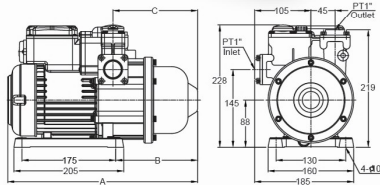

HQ 400 1/2 HP
MRP : 30,000.00