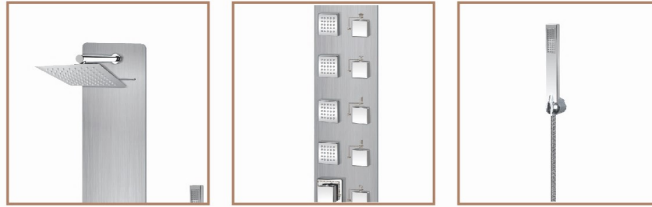

Model No.
SM 7000 - SS/MATTE
(Concealed Shower Panel)
Size - 1450 mm x 200 mm

Ultra Steel Matte Finish Body, Multi Control,
O.H. Shower 6" X 6", Concealed 16 Nozzle.
(Chrome Plated 2.5" X 25" Square Fixed Body Jets)
MRP : 45,000.00