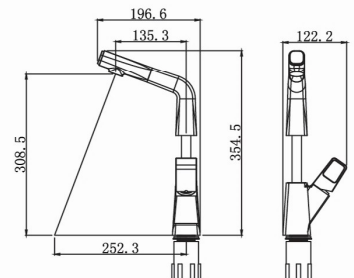

MRP : Black -14,500.00

Kitchen Mixer "Titan"

SM - 2613

Dual Flow Pull Out Spout
All Brass Body ,Elegant Look ,
Height Extendable Spout

MRP : Black/ Red -15,000.00

Kitchen Mixer "Freedom"
SM - 9017
With Free Moving Spout
& Dual Flow
MRP: 12,500.00