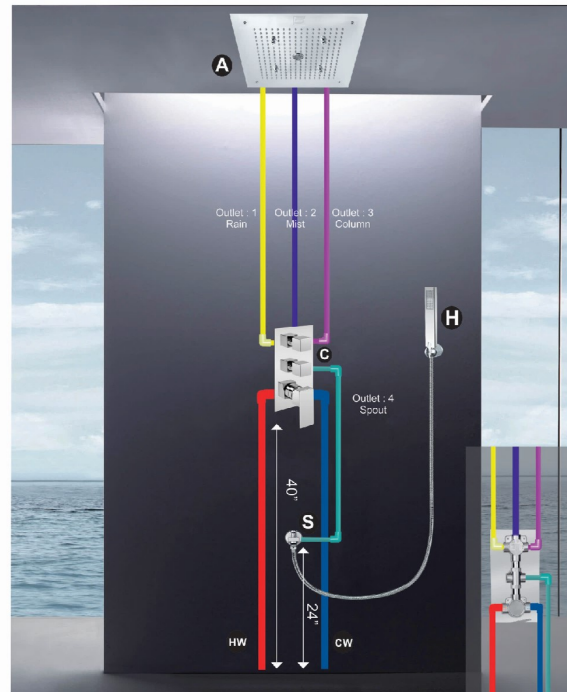

Concept 18

- A) Aqua Magic Shower 16 x 16 MRP : 35,000
- C) Quattro (4 Way) MRP : 20,000
- S) Spout MRP : 1,650
- H) Hand Shower Set MRP : 2,700
- Total : 59,350.00