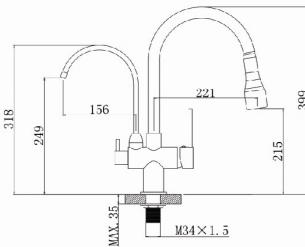

Kitchen Mixer "Pureline"
SM - 1150
Kitchen Mixer with Separate
RO Water Inlet & Outlet
MRP: 17,000.00