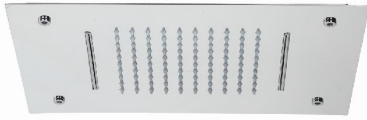

RECTANGLE SERIES - LED
MULTI COLOR CHANGING LED LIGHTS

RAIN SHOWER
AQUA MAGIC

SM - 6001
Rain Shower "Aqua Magic" 16 " x 12"
(2 Function - Rain & Waterfall)
MRP : 27,500.00