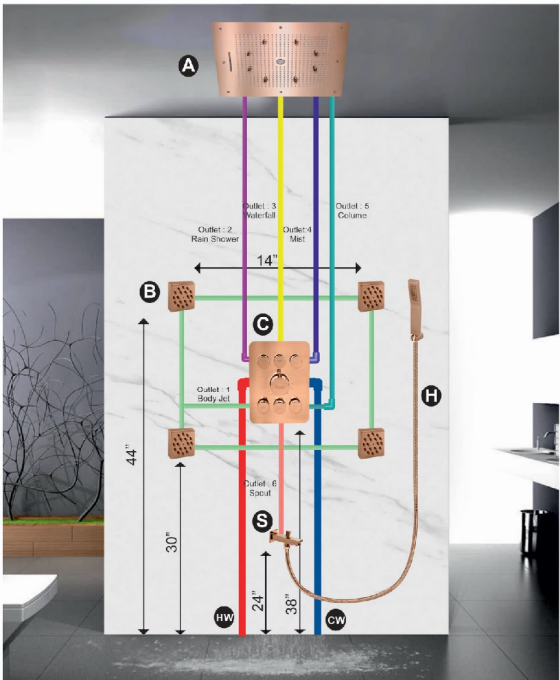

Concept 18

- A) Aqua Magic Shower 16 x 16 MRP : 35,000
- C) Quattro (4 Way) MRP : 20,000
- S) Spout MRP : 1,650
- H) Hand Shower Set MRP : 2,700
- Total : 59,350.00

Concept 19

- A) Aqua Magic Shower 16 x 12 (RM) MRP : 36,000
- B) Body Jet 2 Function - 4 Pcs MRP : 25,000
- C) Thermostatic Mixer 4 Way MRP : 52,000
- S) divertor Spout MRP : 4,200
- H) Hand Shower Set With 1 MTR Tube MRP : 5,500
- Total : 1,22,700.00

Concept 20

- A) Aqua Magic Shower 16 x 16) MRP : 54,000
- B) Body Jet 2 Function - 4 Pcs MRP : 25,000
- C) Thermostatic Mixer 6 Way MRP : 60,000
- S) divertor Spout MRP : 4,200
- H) Hand Shower Set With 1 MTR Tube MRP : 5,500
- Total : 1,48,700.00

Concept 21

- A) Aqua Magic Shower 16 x 12 MRP : 36,000
 - B) Body Jet 2 Function - 4 Pcs MRP : 25,000
 - C) Thermostatic Mixer 4 Way MRP : 52,000
 - S) Divertor Spout MRP : 4,200
 - H) Hand Shower Set With 1 MTR Tube MRP : 5,500
- Total : 1,22,700.00

Concept 22

- A) Aqua Magic Shower 16 x 16 MRP : 54,000
 - B) Body Jet 2 Function - 4 Pcs MRP : 25,000
 - C) Thermostatic Mixer 6 Way MRP : 60,000
 - S) Divertor Spout MRP : 4,200
 - H) Hand Shower Set MRP : 5,500
- Total : 1,48,700.00