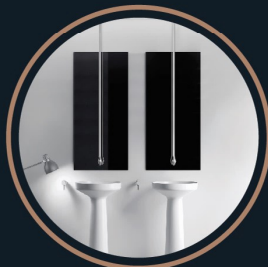

41
Ceiling Faucets