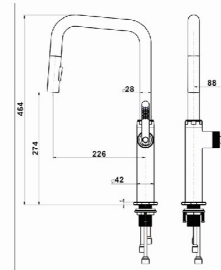

NEW

SM - 1647

Dual Flow Pull Out Spout
All Brass Body ,Sleek Look ,
Pull Out & Revolving Spout

MRP : Gunmetal -16,000.00

Kitchen Mixer "Titan"

SM - 2613

Dual Flow Pull Out Spout
All Brass Body ,Elegant Look ,
Height Extendable Spout

MRP : Chrome-13,000.00