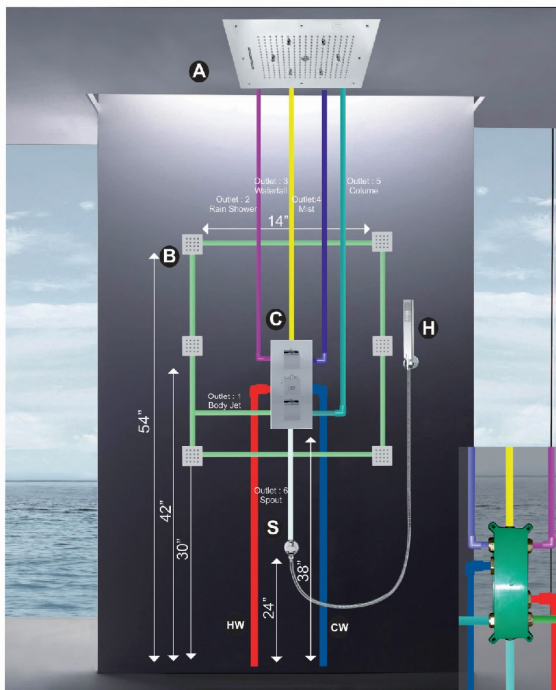

Concept 15

- A) Aqua Magic Shower 24 x 24 MRP : 65,000
- B) Body Jet (2 x 2) - 6 Pcs MRP : 10,800
- C) 6 Way Thermostatic Divertor MRP : 31,000
- S) Spout MRP : 1,650
- H) Hand Shower Set MRP : 2,700
- Total : 1,11,150.00