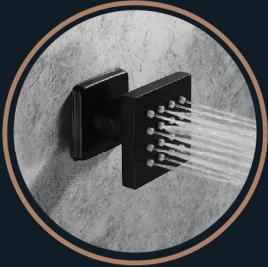

16 - 17
Body Jets &
Health Faucets