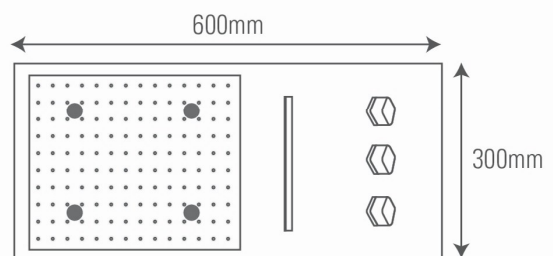

Youtube Link :- http://www.Youtube.Com/watch?V=60x_zfb8bys

NEW CEILING MOUNTED
RAIN SHOWER REVOLUTION
SM - 6060
MRP : 33,500.00

UNMATCHED FEATURES

- Ceiling Mounted Rain Shower
- Three functions (Crazy rain, refreshing waterfall, Romantic mist)
- Single Water Inlet
- Non Concealed
- Glossy Mirror
- Long Lasting SS 304 Body Structure
- Easy Installation & Maintenance