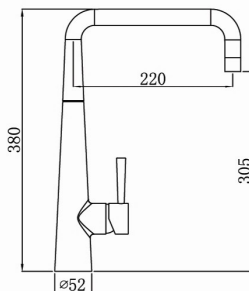

Kitchen Mixer "Delica"
SM - 1450
With Pullout (2 Function) & Hand
Shower & 360 Revolving Spout
MRP: 10,500.00