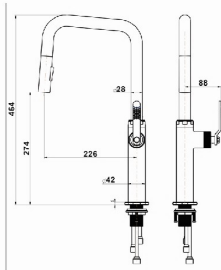

NEW

SM - 1645

Dual Flow Pull Out Spout
All Brass Body ,Sleek Look ,
Pull Out & Revolving Spout

MRP : Chrome -14,000.00

Kitchen Mixer "Abby"