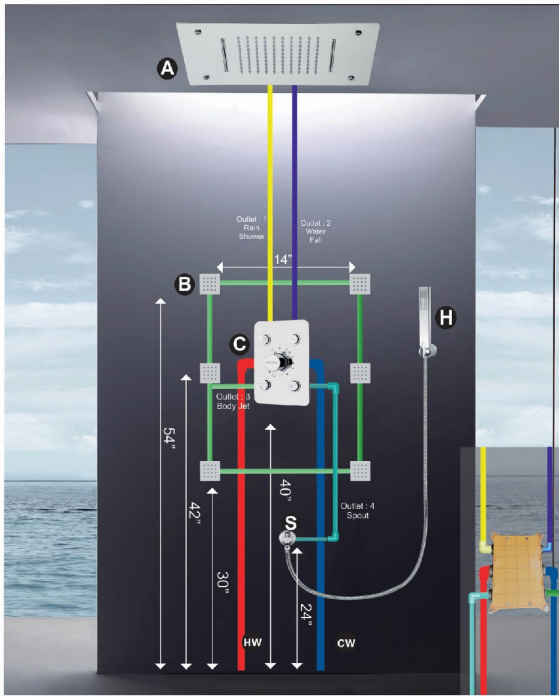

Concept 9

A) Aqua Magic Shower 16 x 12 MRP : 27,500

B) Body Jet (2 x 2) - 6 Pcs MRP : 10,800

C) Thermostatic Mixer 4 Way MRP : 32,000

S) Spout MRP : 1,650

H) Hand Shower Set MRP : 2,700

Total : 74,650.00