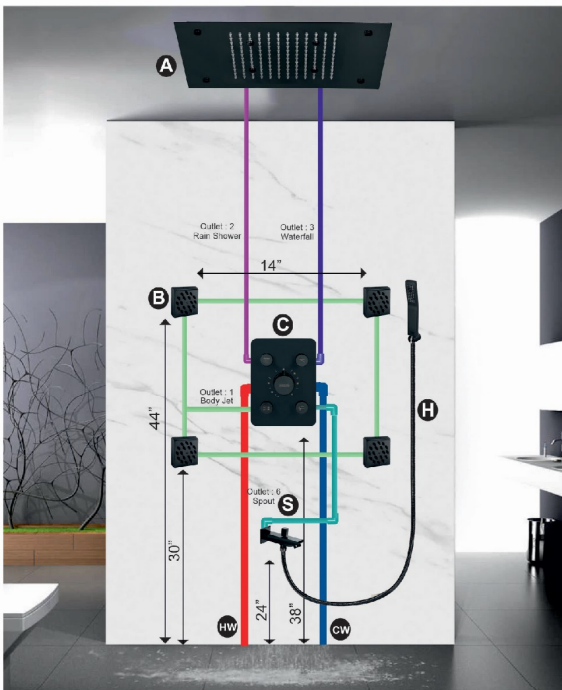

Concept 19

- A) Aqua Magic Shower 16 x 12 (RM) MRP : 36,000
- B) Body Jet 2 Function - 4 Pcs MRP : 25,000
- C) Thermostatic Mixer 4 Way MRP : 52,000
- S) divertor Spout MRP : 4,200
- H) Hand Shower Set With 1 MTR Tube MRP : 5,500
- Total : 1,22,700.00