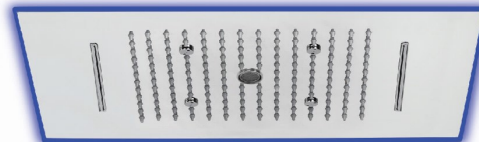

SM - 6005 (LED)
Rain Shower "Aqua Magic" 30 " x 18"
(4 Function - Rain / Waterfall / Mist / Column)
MRP : 89,000.00