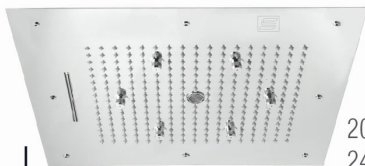

SM - 6014 & 6015
"Aqua Magic" (4 Function -
Rain / Waterfall / Mist / Column)
20 " x 20" - MRP : 60,000.00
24 " x 24" - MRP : 65,000.00