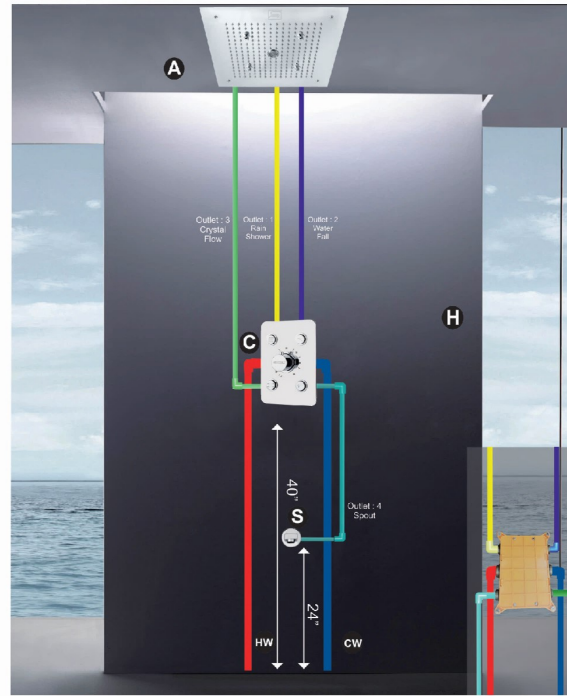

Concept 9

A) Aqua Magic Shower 16 x 12 MRP : 27,500

B) Body Jet (2 x 2) - 6 Pcs MRP : 10,800

C) Thermostatic Mixer 4 Way MRP : 32,000

S) Spout MRP : 1,650

H) Hand Shower Set MRP : 2,700

Total : 74,650.00

Concept 10

A) Aqua Magic Shower 16 x 16 MRP : 35,000

C) Thermostatic Mixer 4 Way MRP : 32,000

S) Spout MRP : 1,650

Total : 68,650.00

Concept 11

A) Aqua Magic Shower 12 x 12 MRP : 20,000

C) 3 Button Normal Mixer MRP : 15,500