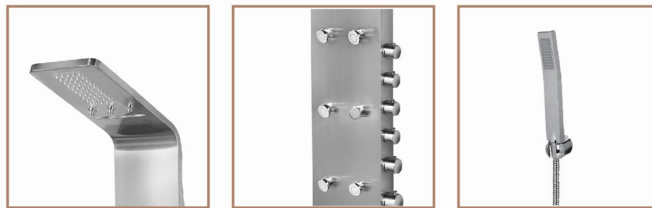

Model No.
SM 1900 - SS
Size - 1200 mm x 200 mm

Ultra Steel Matte Finish Body, Multi Control,
1" Round Movable SS Body Jet (6 PCS), Button Spout,
Overhead Shower, Waterfall & Fog Mist - 3 Nozzle
MRP : 55,000.00