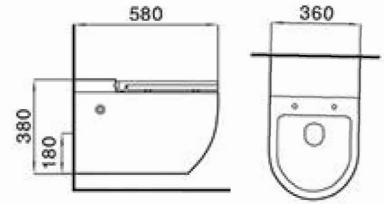

Simoll
BATH INNOVATIONS

Rimless Wall Hung Toilet "Lisa"
SM - 4012
Size - 580*360*380
MRP : UF - 21,000.00

Easy to install & Repair