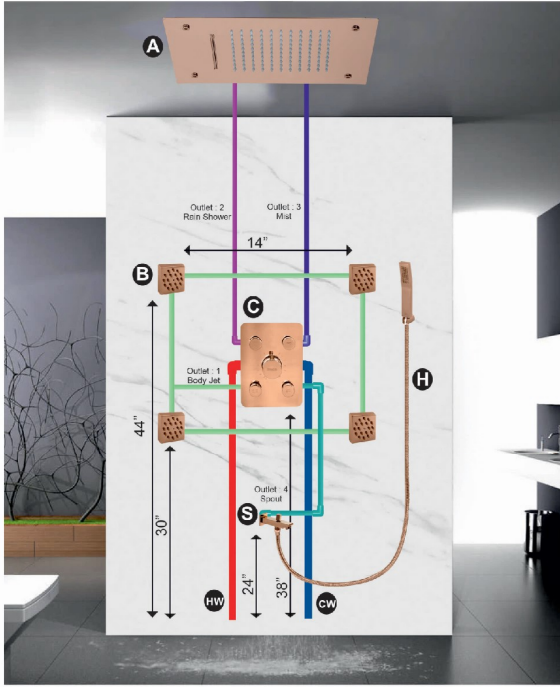

Concept 16

- A) Aqua Magic Shower 20 x 20 MRP : 60,000
- C) 6 Way Thermostatic Divertor MRP : 31,000
- S) Spout MRP : 1,650
- H) Hand Shower Set MRP : 2,700
- I) Hook Outlet MRP : 1,750
- Total : 97,100.00

Concept 18

- A) Aqua Magic Shower 16 x 16 MRP : 35,000
- C) Quattro (4 Way) MRP : 20,000
- S) Spout MRP : 1,650
- H) Hand Shower Set MRP : 2,700
- Total : 59,350.00

Concept 19

- A) Aqua Magic Shower 16 x 12 (RM) MRP : 36,000
- B) Body Jet 2 Function - 4 Pcs MRP : 25,000
- C) Thermostatic Mixer 4 Way MRP : 52,000
- S) divertor Spout MRP : 4,200
- H) Hand Shower Set With 1 MTR Tube MRP : 5,500
- Total : 1,22,700.00

Concept 20

- A) Aqua Magic Shower 16 x 16) MRP : 54,000
- B) Body Jet 2 Function - 4 Pcs MRP : 25,000
- C) Thermostatic Mixer 6 Way MRP : 60,000
- S) divertor Spout MRP : 4,200
- H) Hand Shower Set With 1 MTR Tube MRP : 5,500
- Total : 1,48,700.00