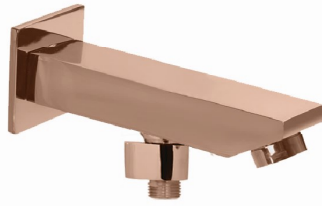

SM - 1014 Rose Gold
Diverter Spout
MRP : 4,200.00