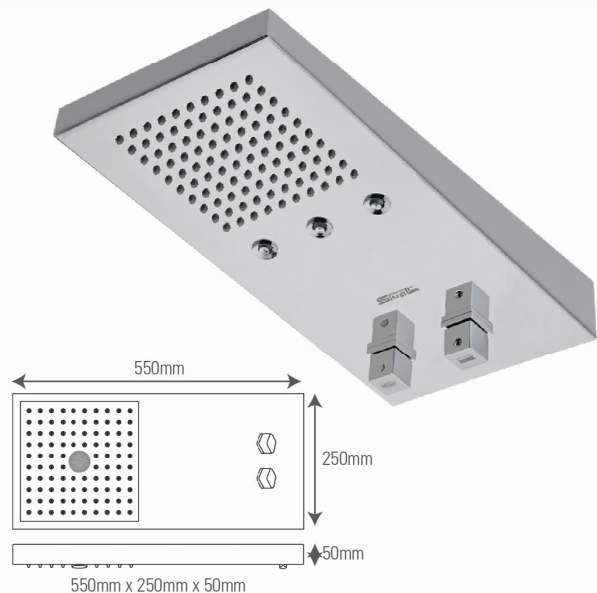

Model No.

SM 6000 - SS/GLOSSY

(Concealed Shower Panel)

Size - 1450 mm x 200 mm

Mirror Finish Body, Dual Control,
Concealed Body Jets, Hand Shower,
6" X 6" O.H Shower, Waterfall & Spout.
(8" X 3" Nozzle, 4 Concealed Body Jets)

600mm x 300mm

RAIN SHOWER REVOLUTION

SM - 1010

MRP : 21,500.00

UNMATCHED FEATURES

- Two functions (Crazy Rain & Refreshing Waterfall)
- Multi functions (Both functions can run simultaneously)
- Stylist sleek design
- Single water inlet (Can comply with any type of wall mixer & divertor)
- Non concealed (No need to conceal any part can be installed after Finishing tiling)
- Low pressure shower (Can work even at '1' bar pressure)
- Glossy mirror finish to match chrome plated bath fittings
- Long lasting SS 304 body structure
- Easy installation & maintenance

RAIN SHOWER REVOLUTION

SM - 1616

MRP : 21,500.00

NEW

UNMATCHED FEATURES

- Two functions (Crazy Rain & Column)
- Multi functions (Both functions can run simultaneously)
- Stylist sleek design
- Single water inlet (Can comply with any type of wall mixer & divertor)
- Non concealed (No need to conceal any part can be installed after Finishing tiling)
- Low pressure shower (Can work even at '1' bar pressure)
- Glossy mirror finish to match chrome plated bath fittings
- Long lasting SS 304 body structure
- Easy installation & maintenance

RAIN SHOWER REVOLUTION

SM - 1515

MRP : 25,000.00

UNMATCHED FEATURES

- Two functions (Crazy Rain & Refreshing Mist)
- Multi functions (Both functions can run simultaneously)
- Stylist sleek design
- Single water inlet (Can comply with any type of wall mixer & divertor)
- Non concealed (No need to conceal any part can be installed after Finishing tiling)
- Low pressure shower (Can work even at '1' bar pressure)
- Glossy mirror finish to match chrome plated bath fittings
- Long lasting SS 304 body structure
- Easy installation & maintenance