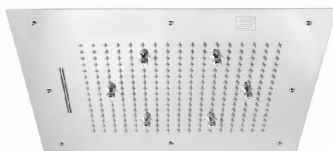

SM - 6013
"Aqua Magic" 20 " x 20"
(3 Function - Rain / Waterfall / Mist)
MRP : 55,000.00