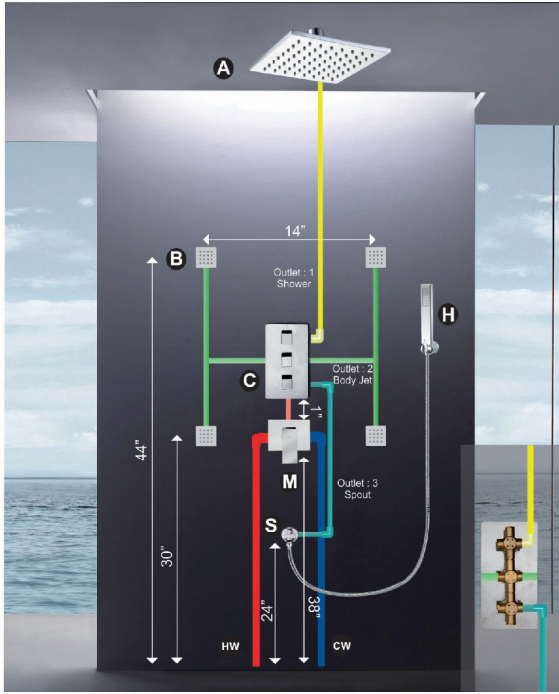

Features :

- Compact Design 7" x 4.5"
- Smooth And Easy Operating
- Endurance Test Over 800,000 Time
- Diverse Shower Combination
- High Flow Volume
- Independent ON/OFF
- Waterproof Smart Box Design
- Anti Scald Thermostatic Mixer