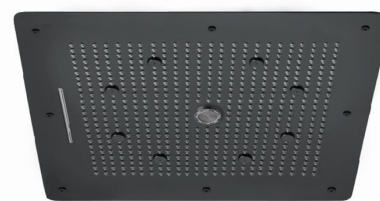

SM - 6023 - MATT BLACK
Rain Shower "Aqua Magic" 24 " x 24"
(4 Function - Rain / Waterfall / Mist / Column)
MRP : 96,000.00