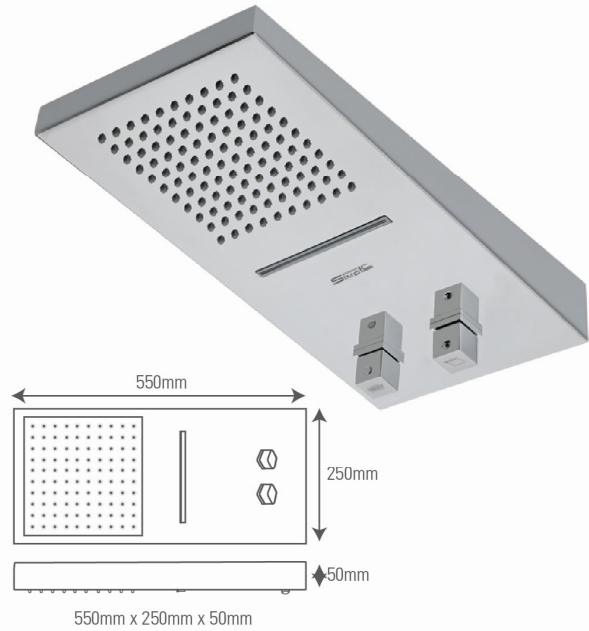

Model No.

SM 6000 - SS/GLOSSY

(Concealed Shower Panel)

Size - 1450 mm x 200 mm

Mirror Finish Body, Dual Control,
Concealed Body Jets, Hand Shower,
6" X 6" O.H Shower, Waterfall & Spout.
(8" X 3" Nozzle, 4 Concealed Body Jets)

Youtube Link :- http://www.Youtube.Com/watch?V=60x_zfb8bys

NEW CEILING MOUNTED
RAIN SHOWER REVOLUTION
SM - 6060
MRP : 33,500.00

UNMATCHED FEATURES

- Ceiling Mounted Rain Shower
- Three functions (Crazy rain, refreshing waterfall, Romantic mist)
- Single Water Inlet
- Non Concealed
- Glossy Mirror
- Long Lasting SS 304 Body Structure
- Easy Installation & Maintenance

600mm x 300mm

RAIN SHOWER REVOLUTION

SM - 1010

MRP : 21,500.00

UNMATCHED FEATURES

- Two functions (Crazy Rain & Refreshing Waterfall)
- Multi functions (Both functions can run simultaneously)
- Stylist sleek design
- Single water inlet (Can comply with any type of wall mixer & divertor)
- Non concealed (No need to conceal any part can be installed after Finishing tiling)
- Low pressure shower (Can work even at '1' bar pressure)
- Glossy mirror finish to match chrome plated bath fittings
- Long lasting SS 304 body structure
- Easy installation & maintenance

RAIN SHOWER REVOLUTION

SM - 1616

MRP : 21,500.00

NEW

UNMATCHED FEATURES

- Two functions (Crazy Rain & Column)
- Multi functions (Both functions can run simultaneously)
- Stylist sleek design
- Single water inlet (Can comply with any type of wall mixer & divertor)
- Non concealed (No need to conceal any part can be installed after Finishing tiling)
- Low pressure shower (Can work even at '1' bar pressure)
- Glossy mirror finish to match chrome plated bath fittings
- Long lasting SS 304 body structure
- Easy installation & maintenance