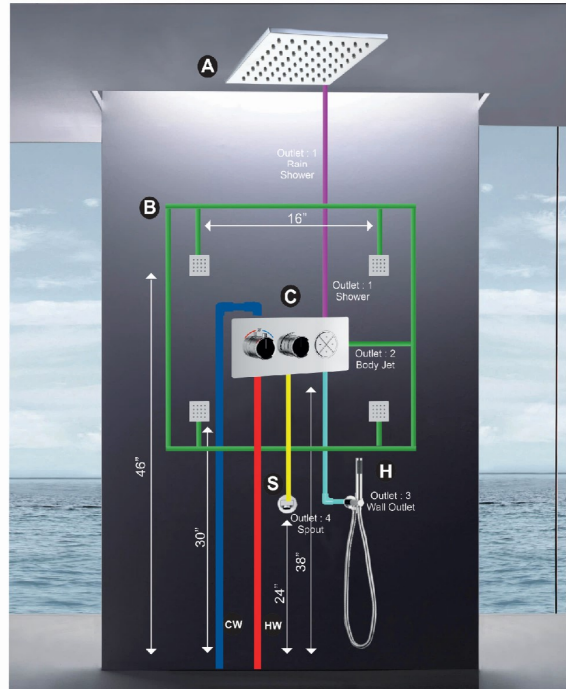

Concept 23

- A) Aqua Magic Shower 24 x 24 MRP : 96,000
 - B) Body Jet 2 Function - 4 Pcs MRP : 25,000
 - C) Thermostatic Mixer 6 Way MRP : 60,000
 - S) Divertor Spout MRP : 4,200
 - H) Hand Shower Set With 1 MTR Tube MRP : 5,500
- Total : 1,90,700.00

Concept 24

- A) Aqua Magic Shower 16 x 16 MRP : 54,000
 - C) Thermostatic Mixer 4 Way MRP : 52,000
 - S) Divertor Spout MRP : 4,200
 - H) Hand Shower Set MRP : 5,500
- Total : 1,15,700.00

Concept 25

- A) Aqua Magic Shower 16 x 12 MRP : 36,000
- B) Body Jet 2 Function - 4 Pcs MRP : 25,000
- C) Thermostatic Mixer 4 Way MRP : 45,000
- S) Spout MRP : 2,500
- Total : 1,08,500.00