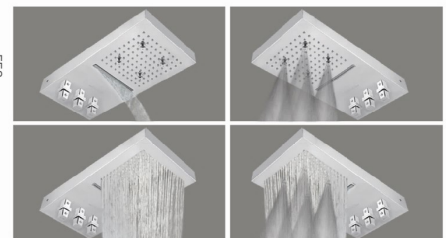

RAIN SHOWER REVOLUTION

RAIN SHOWER REVOLUTION
SM - 2020
MRP : 26,500.00

PATENTED DESIGN & FUNCTIONALITY

RAIN SHOWER REVOLUTION
SM - 5050
MRP : 31,500.00

UNMATCHED FEATURES

- Three functions (Crazy Rain, Romantic Mist & Refreshing Waterfall)
- Stylish sleek design
- Non concealed (No need to conceal any part can be installed after Finishing tiling)
- Glossy mirror finish to match chrome plated c
- Easy installation & maintenance
- Multi functions (All three functions can use simultaneously)
- Single water inlet (Can comply with any types of wall mixer & diverter)
- Low pressure shower (Can work even at '1' bar pressure)
- Long lasting SS 304 body structure