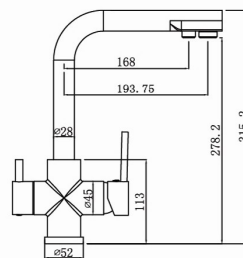

Kitchen Mixer "Revolution"
SM - 2202
High Neck Kitchen Mixer with
Dual Outlet & Spring Action Terminal
MRP: 19,000.00