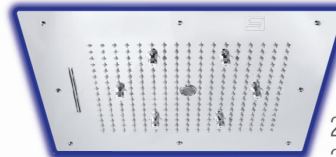

SM - 6014 & 6015
"Aqua Magic" (4 Function -
Rain / Waterfall / Mist / Column)
20 " x 20" - MRP : 60,000.00
24 " x 24" - MRP : 65,000.00

SM - 6014 (LED) &
SM - 6015 (LED)
"Aqua Magic" (4 Function -
Rain / Waterfall / Mist / Column)
20 " x 20" - MRP : 76,000.00
24 " x 24" - MRP : 85,000.00