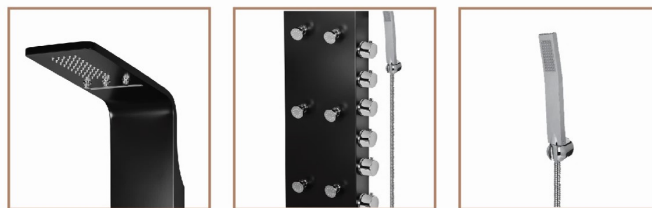

Model No.
SM 1950 - Matt Black
Size - 1200 mm x 200 mm

Matte Black Finish Body, Multi Control,
1" Round Movable SS Body Jet (6 PCS), Button Spout,
Overhead Shower, Waterfall & Fog Mist - 3 Nozzle
MRP : 56,000.00