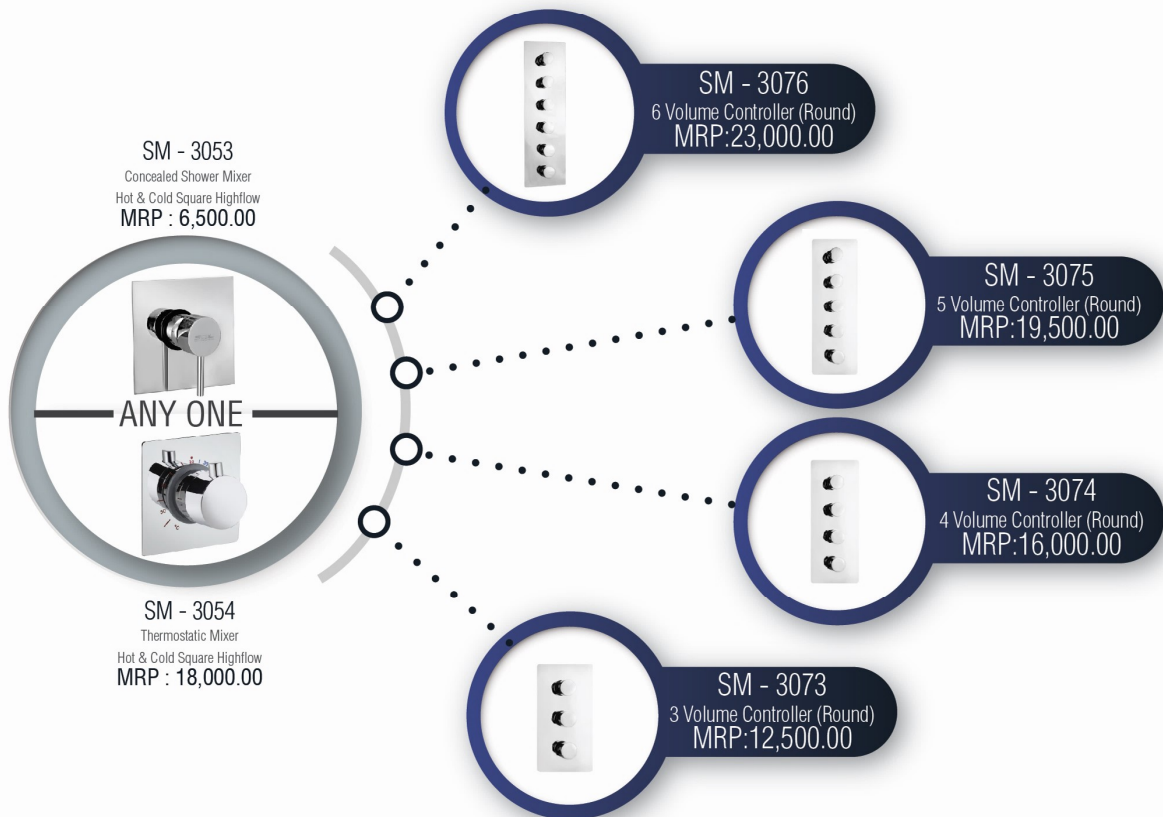

Features :

- Compact Design 7" x 4.5"
- Smooth And Easy Operating
- Endurance Test Over 800,000 Time
- Diverse Shower Combination
- High Flow Volume
- Independent ON/OFF
- Waterproof Smart Box Design
- Anti Scald Thermostatic Mixer