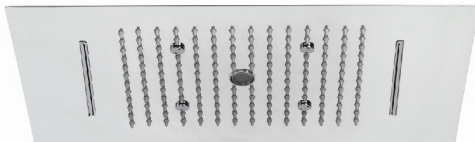

SM - 6005
Rain Shower "Aqua Magic" 30 " x 18"
(4 Function - Rain / Waterfall / Mist / Column)
MRP : 69,000.00