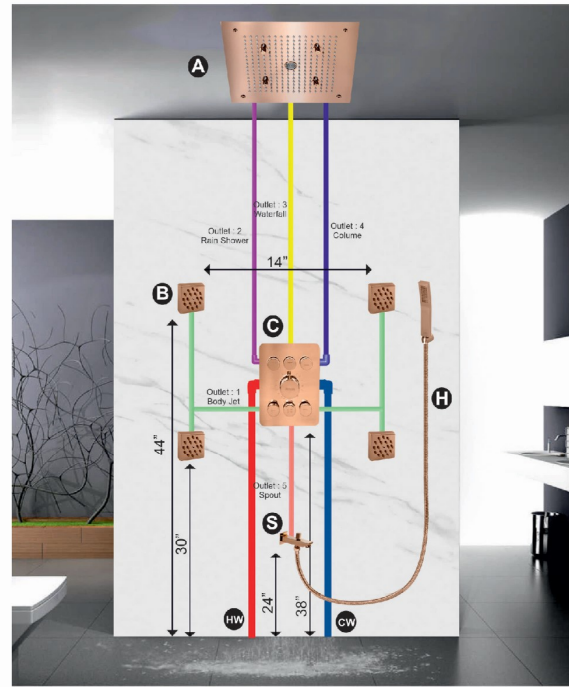

Concept 22

- A) Aqua Magic Shower 16 x 16 MRP : 54,000
  - B) Body Jet 2 Function - 4 Pcs MRP : 25,000
  - C) Thermostatic Mixer 6 Way MRP : 60,000
  - S) Divertor Spout MRP : 4,200
  - H) Hand Shower Set MRP : 5,500
2. Total : 1,48,700.00