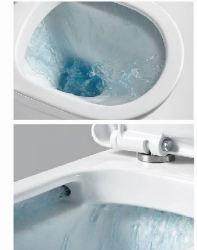

Workable at water pressure 0.1 MPA
Minimum, suitable for all the low
water pressure countries.
P-Trap drainage design.