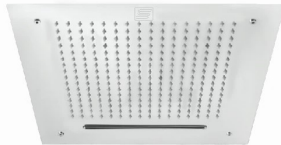

SM - 6010
"Aqua Magic" 16 " x 16"
(2 Function - Rain & Waterfall)
MRP : 26,000.00