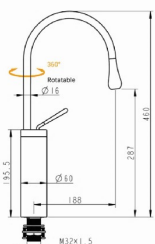

Kitchen Mixer "Cruze"
SM - 4015
(Suitable For Bowl Basin &
Kitchen Sink Both)
MRP : Gold -18,000.00