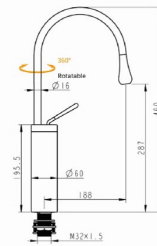

Kitchen Mixer "Cruze"
SM - 4015
(Suitable For Bowl Basin &
Kitchen Sink Both)
MRP : Matt Black-18,000.00