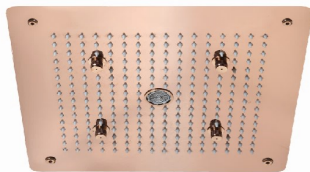

SM - 6017 - ROSE GOLD
Rain Shower "Aqua Magic" 16 " x 16"
(3 Function - Rain / Mist / Column)
MRP : 54,000.00