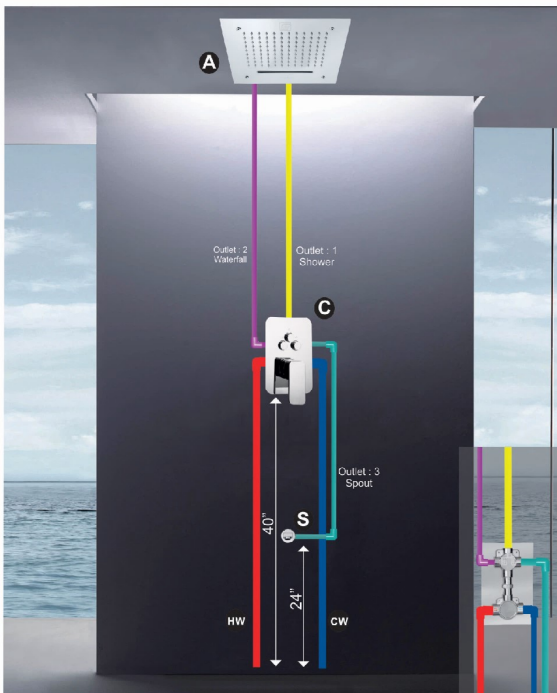

Concept 9

A) Aqua Magic Shower 16 x 12 MRP : 27,500

B) Body Jet (2 x 2) - 6 Pcs MRP : 10,800

C) Thermostatic Mixer 4 Way MRP : 32,000

S) Spout MRP : 1,650

H) Hand Shower Set MRP : 2,700

Total : 74,650.00

Concept 10

A) Aqua Magic Shower 16 x 16 MRP : 35,000

C) Thermostatic Mixer 4 Way MRP : 32,000

S) Spout MRP : 1,650

Total : 68,650.00

Concept 11

A) Aqua Magic Shower 12 x 12 MRP : 20,000

C) 3 Button Normal Mixer MRP : 15,500