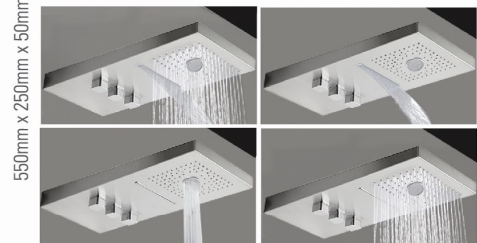

RAIN SHOWER REVOLUTION

RAIN SHOWER REVOLUTION
SM - 2020
MRP : 26,500.00

PATENTED DESIGN & FUNCTIONALITY

RAIN SHOWER REVOLUTION
SM - 5050
MRP : 31,500.00

UNMATCHED FEATURES

- Three functions (Crazy Rain, Romantic Mist & Refreshing Waterfall)
- Stylish sleek design
- Non concealed (No need to conceal any part can be installed after Finishing tiling)
- Glossy mirror finish to match chrome plated c
- Easy installation & maintenance
- Multi functions (All three functions can use simultaneously)
- Single water inlet (Can comply with any types of wall mixer & diverter)
- Low pressure shower (Can work even at '1' bar pressure)
- Long lasting SS 304 body structure

Youtube Link :- http://www.Youtube.Com/watch?V=60x_zfb8bys

NEW CEILING MOUNTED
RAIN SHOWER REVOLUTION
SM - 6060
MRP : 33,500.00

UNMATCHED FEATURES

- Ceiling Mounted Rain Shower
- Three functions (Crazy rain, refreshing waterfall, Romantic mist)
- Single Water Inlet
- Non Concealed
- Glossy Mirror
- Long Lasting SS 304 Body Structure
- Easy Installation & Maintenance