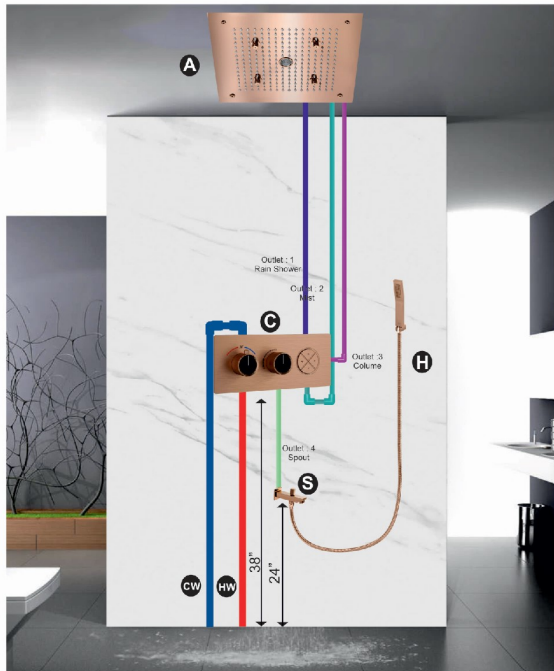

Concept 23

- A) Aqua Magic Shower 24 x 24 MRP : 96,000
 - B) Body Jet 2 Function - 4 Pcs MRP : 25,000
 - C) Thermostatic Mixer 6 Way MRP : 60,000
 - S) Divertor Spout MRP : 4,200
 - H) Hand Shower Set With 1 MTR Tube MRP : 5,500
- Total : 1,90,700.00

Concept 24

- A) Aqua Magic Shower 16 x 16 MRP : 54,000
 - C) Thermostatic Mixer 4 Way MRP : 52,000
 - S) Divertor Spout MRP : 4,200
 - H) Hand Shower Set MRP : 5,500
- Total : 1,15,700.00

Concept 25

- A) Aqua Magic Shower 16 x 12 MRP : 36,000
- B) Body Jet 2 Function - 4 Pcs MRP : 25,000
- C) Thermostatic Mixer 4 Way MRP : 45,000
- S) Spout MRP : 2,500
- Total : 1,08,500.00

Concept 26

- A) Rain Shower 12 x 12 MRP : 10,750
- B) Body Jet 2 Function - 4 Pcs MRP : 16,800
- C) Thermostatic Mixer 4 Way MRP : 35,000
- S) Plain Spout MRP : 1,250
- H) Hand Shower Set MRP : 2,700
- I) Hook Outlet : 1,750
- Total : 68,250.00

Concept 27

- A) Aqua Magic Shower 16 x 16 MRP : 54,000
- C) Thermostatic Mixer 4 Way MRP : 45,000
- S) Divertor Spout MRP : 4,200
- H) Hand Shower Set MRP : 5,500
- Total : 1,08,700.00

Concept 28

- A) Aqua Magic Shower 24 x 24 MRP : 80,000
- C) Thermostatic Mixer 4 Way MRP : 45,000
- Total : 1,25,000.00