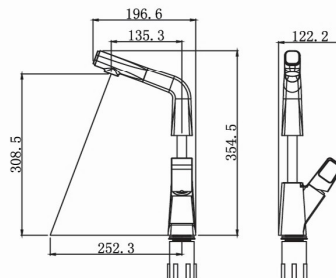

Kitchen Mixer "Titan"

SM - 2613

Dual Flow Pull Out Spout
All Brass Body ,Elegant Look ,
Height Extendable Spout

MRP : Black/ Red -15,000.00