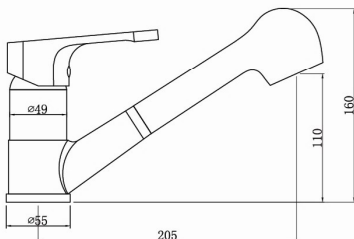

Kitchen Mixer "Jerry"
SM - 2264
High Neck Kitchen Mixer with
Slim & Revolving Spout
MRP: 8,000.00