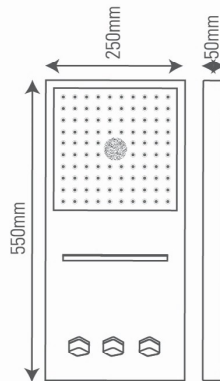

RAIN SHOWER REVOLUTION
SM - 2020
MRP : 26,500.00