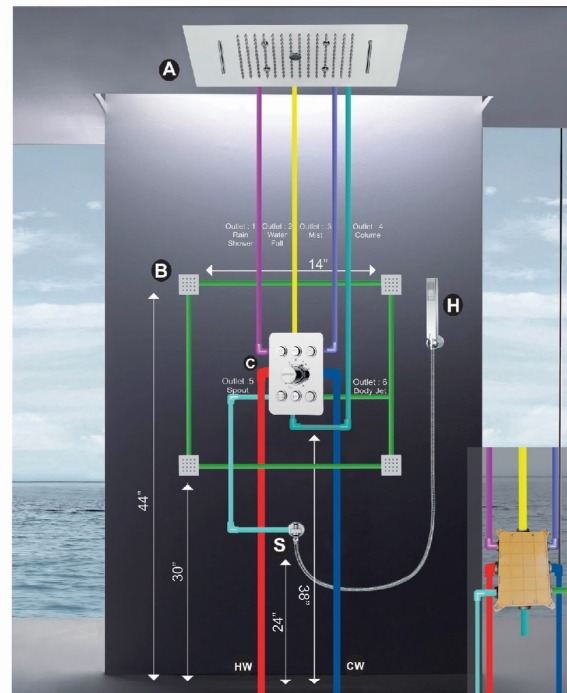

A) Aqua Magic Shower 16 x 16 MRP : 35,000

C) Thermostatic Mixer 4 Way MRP : 32,000

S) Spout MRP : 1,650

Total : 68,650.00

Concept 11

A) Aqua Magic Shower 12 x 12 MRP : 20,000

C) 3 Button Normal Mixer MRP : 15,500

S) Spout MRP : 1,650

Total : 37,150.00

Concept 12

A) Aqua Magic Shower 36 x 20 MRP : 80,000

B) Body Jet (2 x 2) - 4 Pcs MRP : 7,200

C) Thermostatic Mixer 6 Way MRP : 38,000

S) Spout MRP : 1,650

H) Hand Shower Set MRP : 2,700