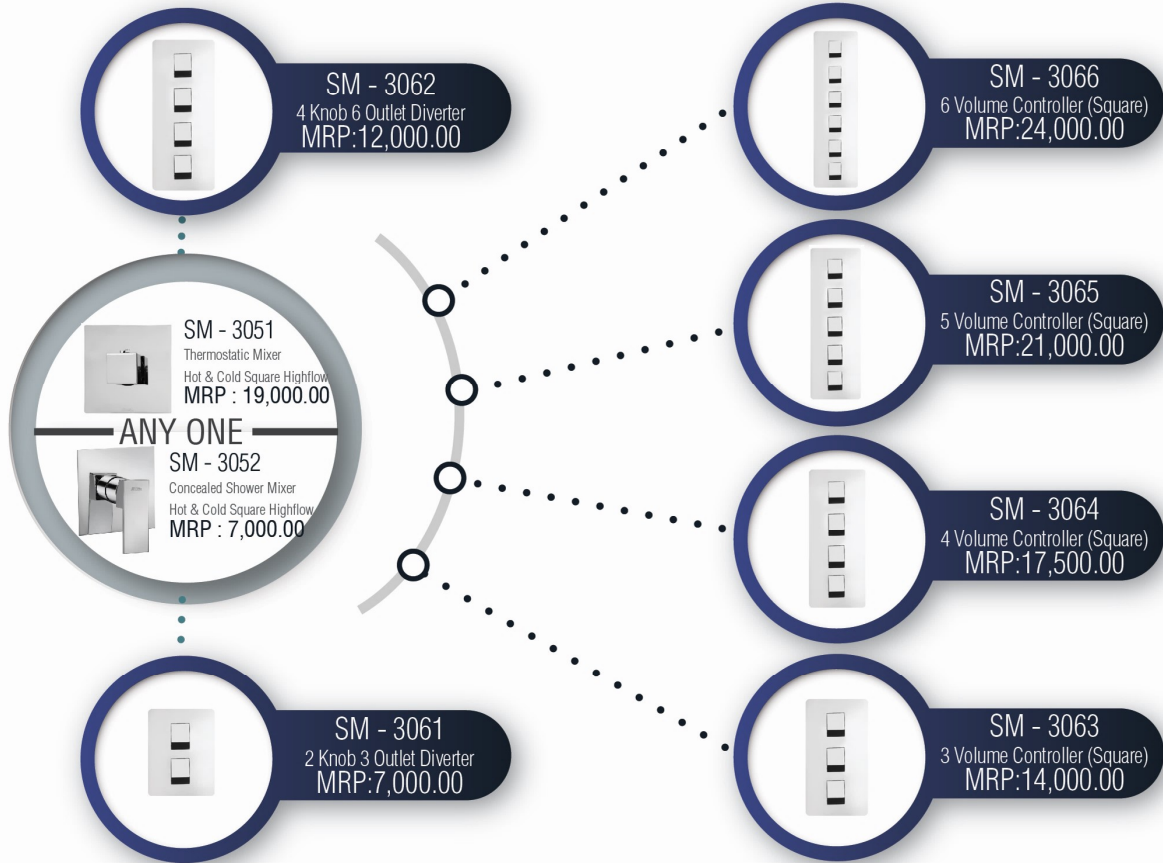

Features :

- Compact Design 7" x 4.5"
- Smooth And Easy Operating
- Endurance Test Over 800,000 Time
- Diverse Shower Combination
- High Flow Volume
- Independent ON/OFF
- Waterproof Smart Box Design
- Anti Scald Thermostatic Mixer