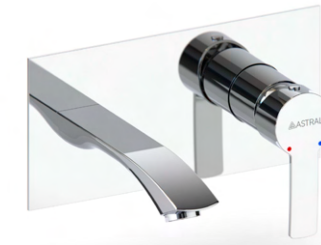

**AF300166CHBR** MRP: 1100  
Angle Cock

**AF300171CHBR** MRP: 2100  
Angle Cock 2-Way

G - 10 COLLECTION

BASIN AREA  
SINGLE LEVER

GLORIA

**AF100201CHBR** MRP: 3200  
Basin Mixer  
Single Lever

**AF100206CHBR** MRP: 4300  
Basin Mixer Single Lever  
Extension Body