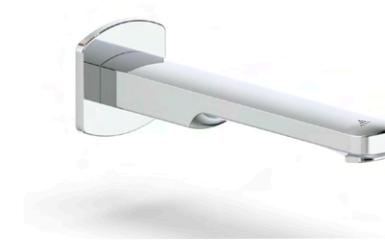

BATH SPOUT

AF510331CHBR
Bath Spout
MRP: 1600