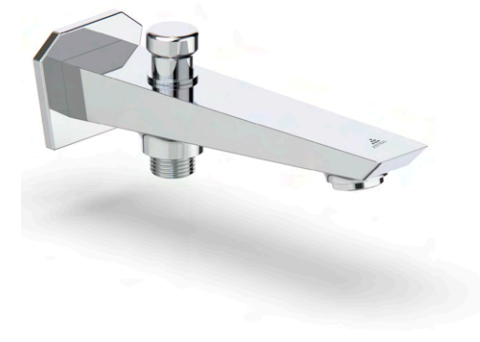

AF720336CHBR MRP: 3100
AF720336RGBR ● MRP: 5270
AF720336GLBR ● MRP: 5270
Bath Spout with Tipton

● Available in Rose Gold ● Available in Gold