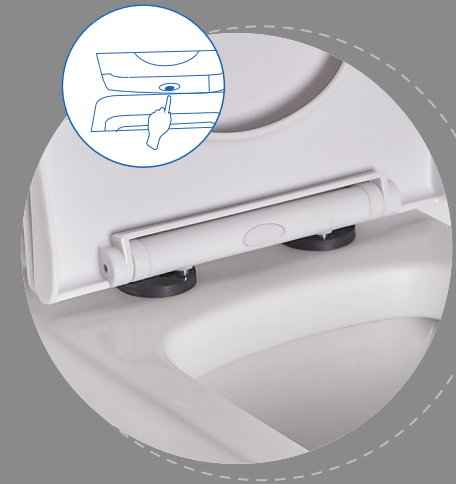

QUICK RELEASE SEAT COVER

The easy-to-remove hinges make cleaning convenient and easy!