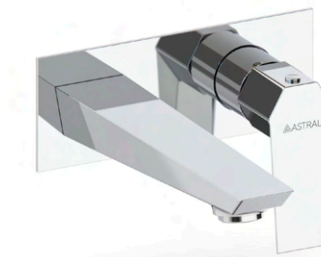

AF720116CHBR MRP: 3800
Exposed Part of Wall
Mounted Basin Cock with
Spout and Operating
Lever with 2 mm Thick
Solid Flange
Suitable for
Concealed Body
AF900911CHBR MRP: 2000

● Available in Rose Gold ● Available in Gold