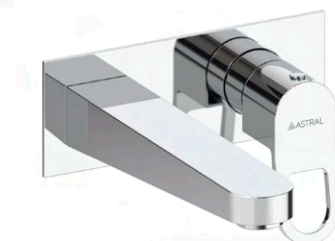

AF500106CHBR MRP: 3200
Pillar Cock
Extension Body

AF500116CHBR MRP: 2700
Exposed Part of Wall
Mounted Basin Cock with
Spout and Operating
Lever with 2 mm Thick
Solid Flange
Suitable for
Concealed Body
AF900911CHBR MRP: 2000