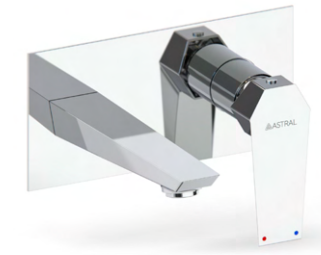

BASIN AREA  
SINGLE LEVER

CELESTIA

AF720201CHBR MRP: 7500  
 AF720201RGBR ● MRP: 12750  
 AF720201GLBR ● MRP: 12750  
 Basin Mixer Single Lever

AF720206CHBR MRP: 8600  
 AF720206RGBR ● MRP: 14600  
 AF720206GLBR ● MRP: 14600  
 Basin Mixer Single  
 Lever Extension Body