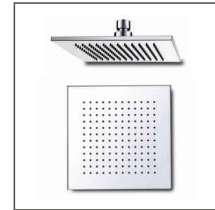

AQ-0808 SQ
Square Brass Shower Head,
Finish: Chrome
Size: 200 x 200 mm
MRP. 8,375/-

AQ-0802 SQ
Square Brass Shower Head,
Finish: Chrome
Size: 200 x 200 mm
MRP. 7,200/-

AQ-1608 SQ
Square Brass Shower Head,
Finish: Chrome
Size: 400 x 400 mm
MRP. 35,000/-