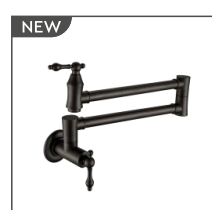

AQ-SNK-09
Wall Mounted Kitchen Tap
Color: Chrome
MRP. 15,625/-

AQ-SNK-09-RGD
Wall Mounted Kitchen Tap
Color: Rose Gold
MRP. 23,125/-

AQ-SNK-09-MB
Wall Mounted Kitchen Tap
Color: Matt Black
MRP. 23,125/-