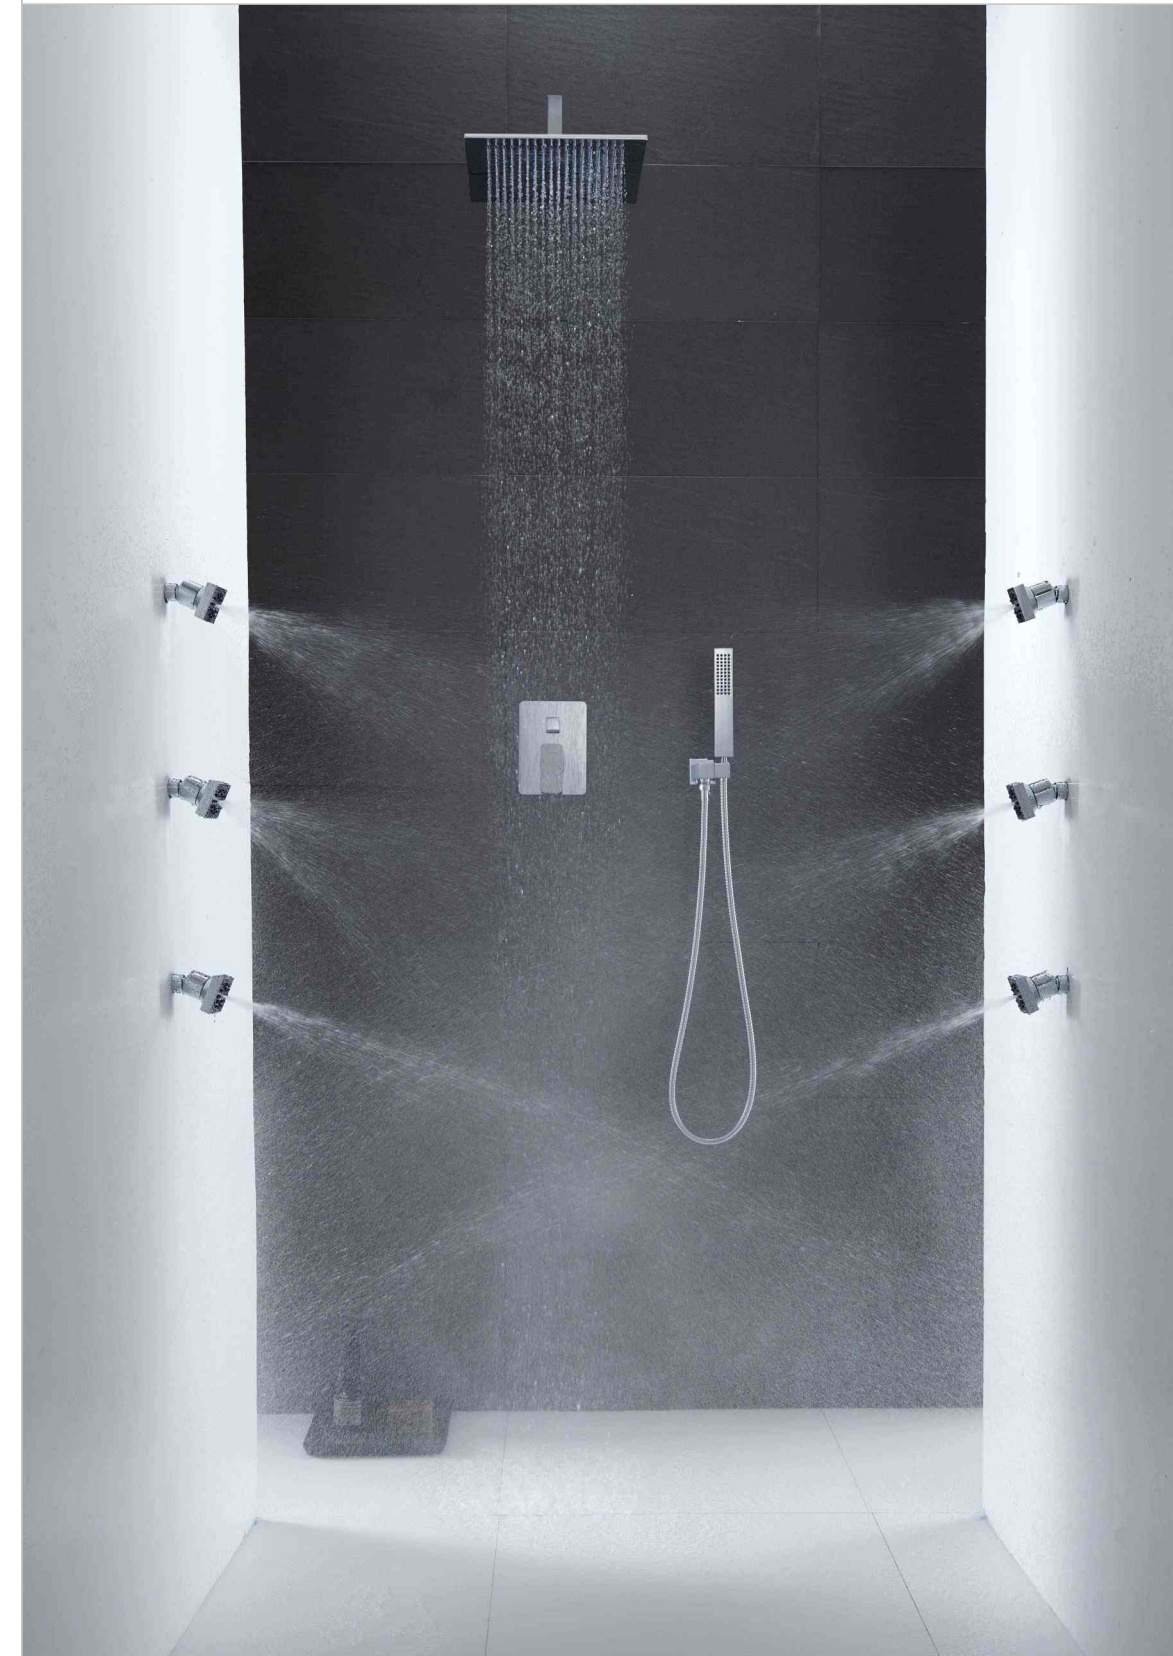

SHOWER SYSTEM