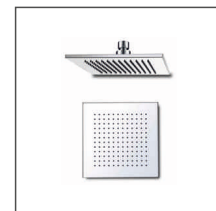

AQ-0602 SQ
Square Brass Shower Head,
Finish: Chrome
Size: 150 x 150 mm
MRP. 5,625/-

AQ-1208 SQ
Square Brass Shower Head,
Finish: Chrome
Size: 300 x 300 mm
MRP. 18,250/-