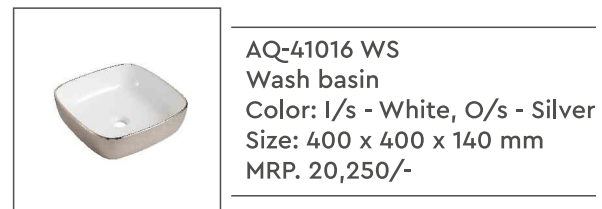

AQ-DS-01-WS
Designer Wash Basin
Color: I/s White, O/s Silver
Size: 385 x 385 x 140 mm
MRP. 10,500/-

AQ-4322 White Matt
Designer Wash Basin
Size: 400 x 400 x 120 mm
MRP. 20,250/-