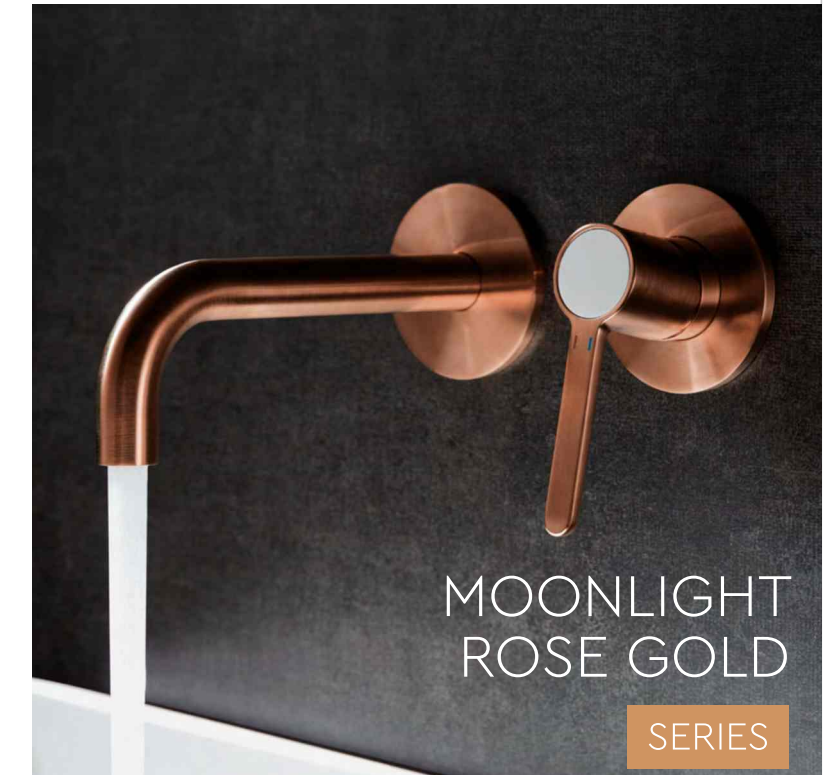

AQ-9105-1 RGD  
Hand Shower with Hose  
& Outlet with Holder  
MRP. 17,750/-
- 

AQ-15105 RGD  
Health faucet Complete Set  
MRP. 15,625/-

- 

AQ-8108 MB  
Concealed Stop Cock  
MRP. 5,625/-

- 

AQ-10105-11 RGD  
Head Shower with Arm  
Arm Size: 400 mm  
Shower Size: 250 x 250 mm  
MRP. 30,000/-
- 