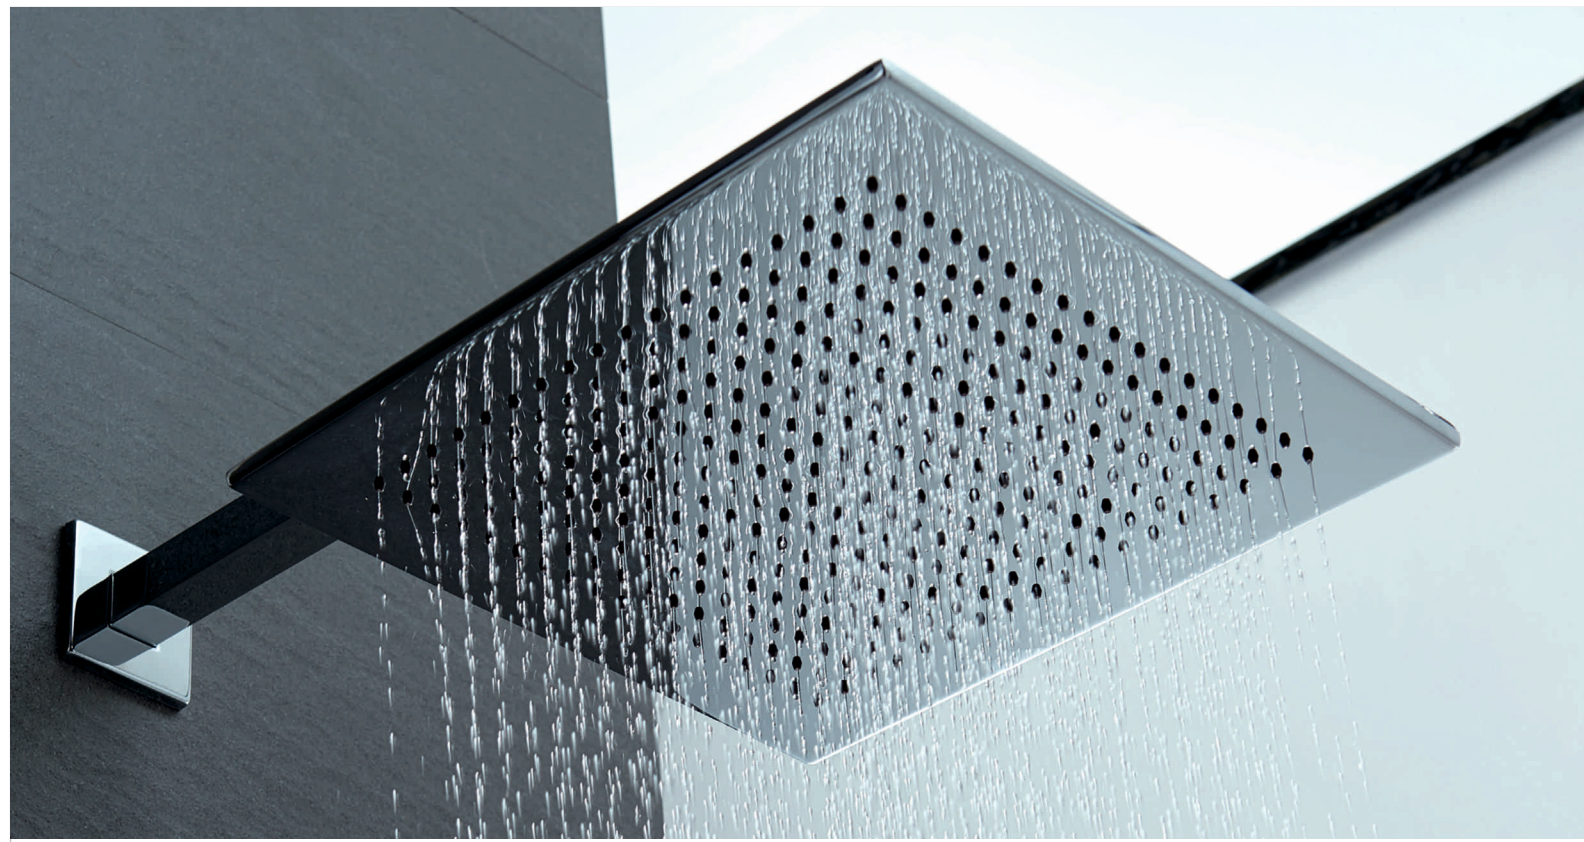

AQ-2001-6  
MRP. 68,250/-

SIZE: 600 X 600 mm  
INSTALLATION: Ceiling Head Shower  
FUNCTIONS: ONE  
- RAIN  
CHROMA THERAPY WITH REMOTE CONTROL  
AND LED LIGHT BELT

AQ-1077  
MRP. 62,375/-

SIZE: 600 x 300 mm  
INSTALLATION: Ceiling Head Shower  
FUNCTIONS: THREE  
- RAIN  
- MIST (4 Pcs)  
- WATERFALL (Single)

AQ-1072  
MRP. 58,500/-

SIZE: 550 x 230 mm  
INSTALLATION: WALL  
MOUNTED SHOWER  
FUNCTIONS: TWO  
- RAIN  
- WATERFALL (Single)

AQ-2411  
MRP. 39,500/-

SIZE: 628 x 280 mm  
INSTALLATION: WALL  
MOUNTED SHOWER  
FUNCTIONS: TWO  
- RAIN  
- WATERFALL (Single)

AQ-1601-1  
MRP. 39,500/-

SIZE: 400 X 250 mm  
INSTALLATION: WALL  
MOUNTED SHOWER  
FUNCTIONS: TWO  
- RAIN  
- WATERFALL (Double)