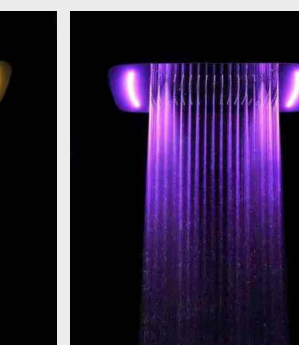

## TYPES OF FLOWS

RAIN

RAIN CURTAIN

WATERFALL

SPRAY

BUBBLE

MIST

Chroma Therapy 

Inbuilt Bluetooth Speakers  

Remote Control 

AQ-4801-5-R  
MRP. 4,43,750/-

SIZE: 1200 X 600 mm  
INSTALLATION: Ceiling Head Shower  
FUNCTIONS: FIVE  
- RAIN  
- RAIN CURTAIN  
- MIST  
- SPRAY  
- WATERFALL (Double)  
CHROMA THERAPY WITH REMOTE CONTROL