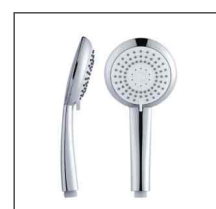

AQ - 3H301
ABS Round Hand Shower 2 Function complete set with 1.5m Hose & Hook
MRP. 3,500/-