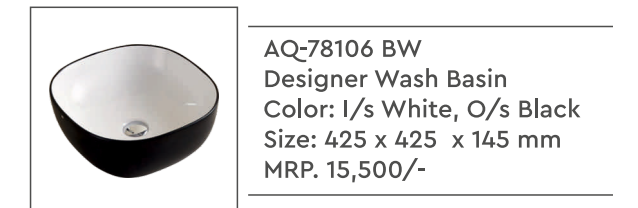

AQX - 5040
Black Silver Finish
Color Art Basin
Size : 500 x 400 x 140 mm
MRP: 20,000/