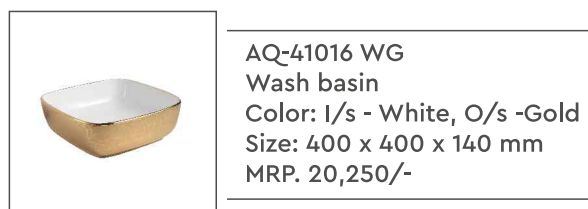

AQ-DS-01-WG
Designer Wash Basin
Color : O/s Gold, I/s White
Size: 385 x 385 x 140 mm
MRP. 10,500/-

AQ-41016 WC
Wash basin
Color: I/s - White, O/s - Rose gold
Size: 400 x 400 x 140 mm
MRP. 20,250/-