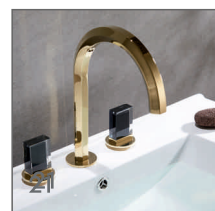

AQ_4210
Basin Mixer,
Black Glass Handle with
Chrome Spout
MRP. 40,000/-