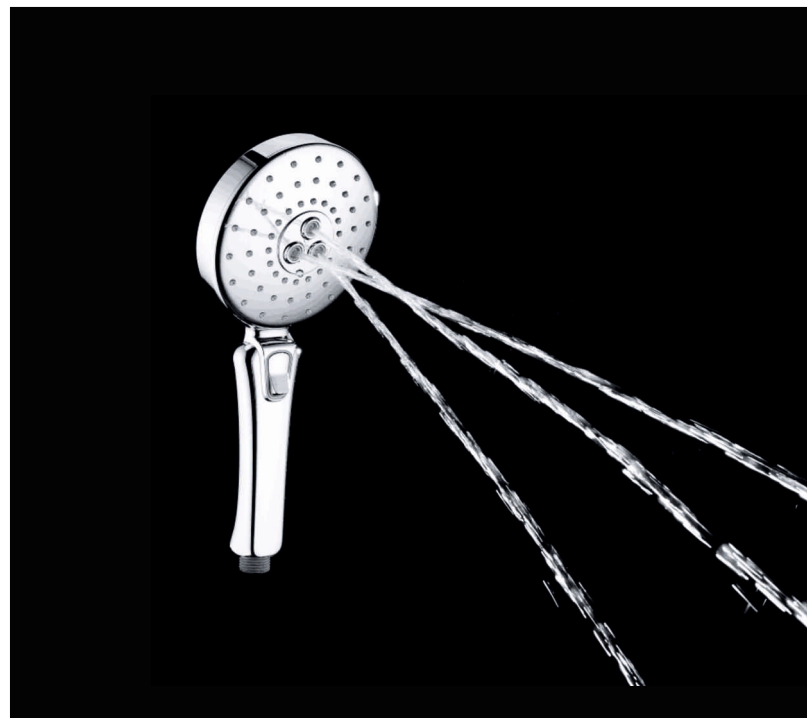

HAND SHOWER

AQ-9104
2 Function ABS Hand Shower, Chrome with 1.5m Hose & Hook
Function: Rain Function, Docomo Massage MRP. 5,750/-

AQ-9102
2 Function ABS Hand Shower, Chrome. Dimension: 88 mm
Function: Rain Function, Mist Function MRP. 5,750/-

AQ - 7002
ABS Hand Shower complete set with 1.5m Hose & Hook
MRP. 3,250/-

AQ - 2005
Brass Hand Shower with 1.5m Hose & Hook
MRP. 4,000/-

AQ-9103
Brass Hand Shower with 1.5m Hose & Hook
MRP. 4,750/-

AQ - 3H301
ABS Round Hand Shower 2 Function complete set with 1.5m Hose & Hook
MRP. 3,500/-

AQ - 1H301
ABS Round Hand Shower 3 Function complete set with 1.5m Hose & Hook
MRP. 3,500/-

AQ 9H 501
3 Function Hand Shower with 1.5m Hose & Hook
Chrome (Rain/Massage/Mist)
MRP. 5,750/-

AQ - 2004
Brass Hand Shower with 1.5m Hose & Hook
MRP. 4,000/-

AQ - 9101
ABS Hand Shower 3 Function Complete Set with 1.5 mm Hose & Hook
MRP. 8,125/-

AQ - 9103 N
ABS Hand Shower 3 Function Complete Set with 1.5 mm Hose & Hook
MRP. 5,250/-

AQ - 3H101
ABS Round Hand Shower complete set with 1.5m Hose & Hook
MRP. 2,875/-

SHOWER ARMS & PARTS

AQ-FL-400
Square brass Shower Arm with Brass Flange
Size: 400 mm
MRP. 3,625/-

AQ-FL-500
Square brass Shower Arm with Brass Flange
Size: 500 mm
MRP. 4,125/-

AQ-RD-400
Round Brass Shower Arm with Brass Flange
Size: 400 mm
MRP. 3,375/-

AQ-RD-500
Round Brass Shower Arm with Brass Flange
Size: 500 mm
MRP. 4,000/-

AQ-CL-450
Round Brass Ceiling Shower Arm
Size: 450 mm
MRP. 1,750/-

AQ - 1111
Square Brass Shower Arm with Flange
Size: 177 x 25 mm
MRP. 2,250/-

AQ - 1103
Round Shower Arm with Flange Finished Chrome.
Size: 400 x 22 mm
MRP. 2,000/-

AQ - 1104
Round Shower Arm with Flange
Size: 600 x 22 mm
MRP. 2,625/-

AQ - 0001
Square Hand Shower Outlet Brass
MRP. 2,065/-

AQ - 0002
Round Hand Shower Outlet Brass
MRP. 2,065/-

AQ - 0003
Movable Hand Shower Hook ABS
MRP. 675/-

AQ - 0004
Hand Shower Hook Brass
MRP. 2,625/-

AQ - 0007
Square Shower Outlet with Hook - Brass
MRP. 4,375/-

AQ-0005
Round Shower Outlet with Hook - Brass
MRP. 3,500/-