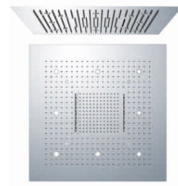

Inbuilt Bluetooth Speakers  

Remote Control 

AQ-4801-5-R  
MRP. 4,43,750/-

SIZE: 1200 X 600 mm  
INSTALLATION: Ceiling Head Shower  
FUNCTIONS: FIVE  
- RAIN  
- RAIN CURTAIN  
- MIST  
- SPRAY  
- WATERFALL (Double)  
CHROMA THERAPY WITH REMOTE CONTROL